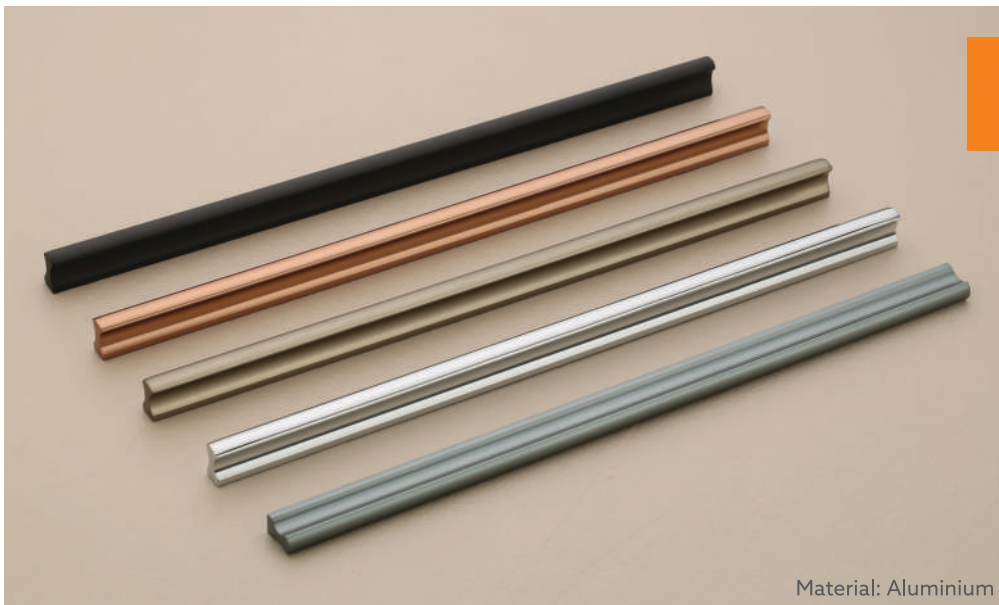

19mm Ply Use
Material: Aluminium

Profile-51

Finish :
CP, SS, R.Gold, Black, Gray

Size:
4", 6", 8", 10", 12", to 48"

Wardrobe Handle

Profile-52

Finish :
CP, SS, R.Gold, Black, Gray

Size:
4", 6", 8", 10", 12", to 48"