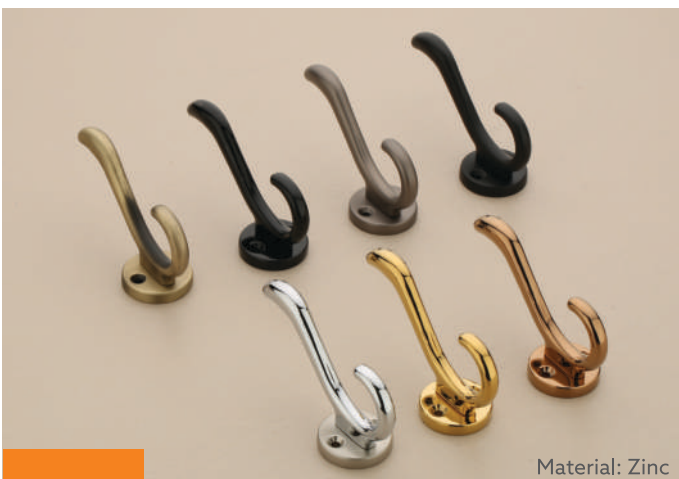

Material: Zinc

Double Hook-2

Finish : Black, PVD Gold, PVD RG, Satin, CP
Size: Standard

Material: Zinc

Double Hook-3

Finish : AB, Black, PVD Gold, PVD RG, Satin, CP
Size: Standard

Material: Zinc

Double Hook-4

Finish : AB, Black, PVD Gold, PVD RG, Satin/CP
Size: Standard

Material: Zinc

Double Hook-5

Finish : CP, Black, PVD Gold, PVD RG, Satin
Size: Standard

Material: Zinc

Double Hook-6

Finish : AB, Black, PVD Gold, PVD RG, Satin/CP
Size: Standard

Material: Zinc

Double Hook-7

Finish : AB, Black, Gold, R.Gold, Satin
Size: Standard

Material: Zinc

Double Hook-51

Finish :	PVD Gold/Black, AB/Black, PVD RG/Black, Black
Size:	Standard

Material: Zinc

Double Hook-52