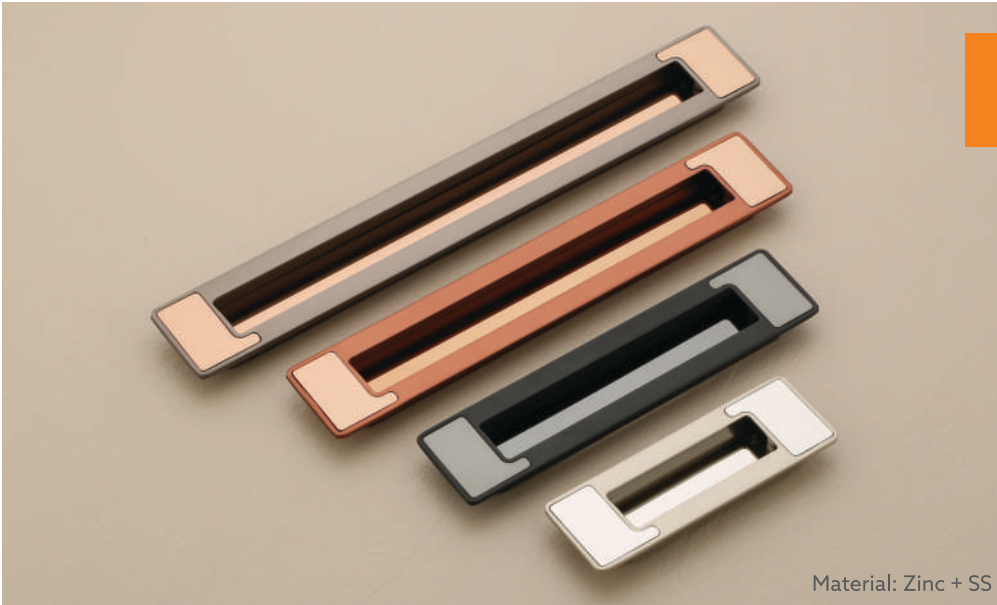

BX-54

Finish :
Satin/CP, Black/Gold,
Black/Black, RG Matt/RG

Size:
96, 160, 224, 288