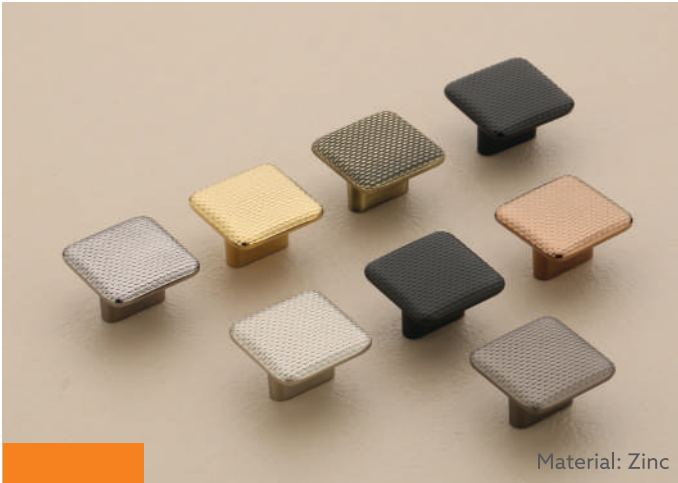

Material: Zinc

Knob
175

Finish :	Gold/Black, CP/Satin, Gold/AB, RG/Black
Size:	Standard

Material: Zinc

Knob
176

Finish :	CP, Black, PVD Gold, PVD RG
Size:	Standard

Material: Zinc

Knob 179	Finish :	RG, Satin, Black, AB
	Size:	Standard

Material: Zinc + SS

Knob 180	Finish :	Satin/RG, Balck/Black, AB/Black, RG/Black
	Size:	Standard

Material: Zinc

Knob 181	Finish :	Satin/RG, B.Satin/RG, Black/Gold
	Size:	Standard

Material: Zinc

Knob 201	Finish :	AB/PVD Gold, Black/Black Glossy, PVD Gold/Black, PVD RG/BSM
	Size:	Standard