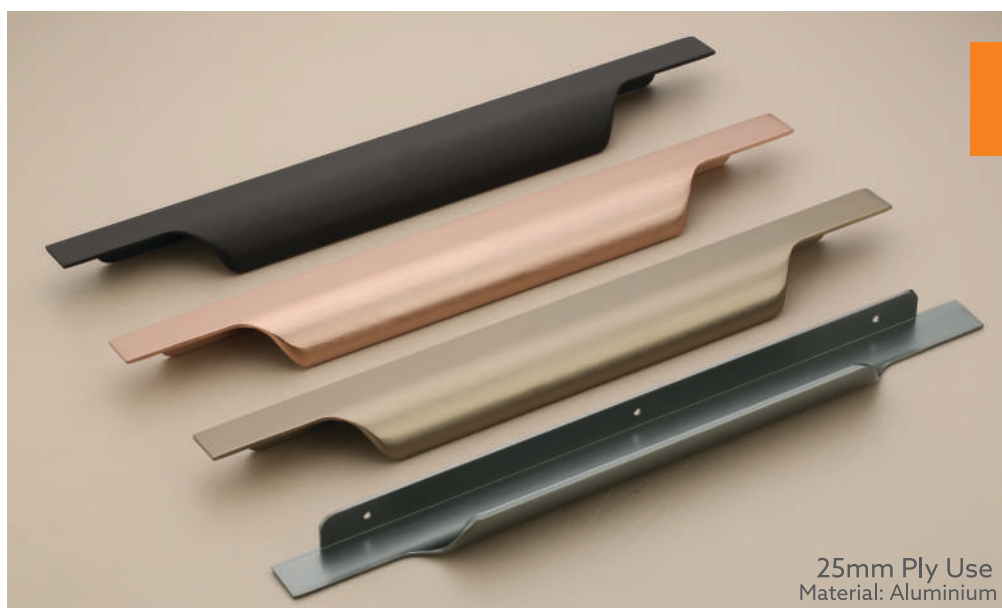

Material: Aluminium

25mm Ply Use
Material: Aluminium

Profile-151

Finish :
SS Brush, RG Brush,
Black Brush, Gray Brush

Size:
8", 10", 12", 14", 16", 18" to 48"