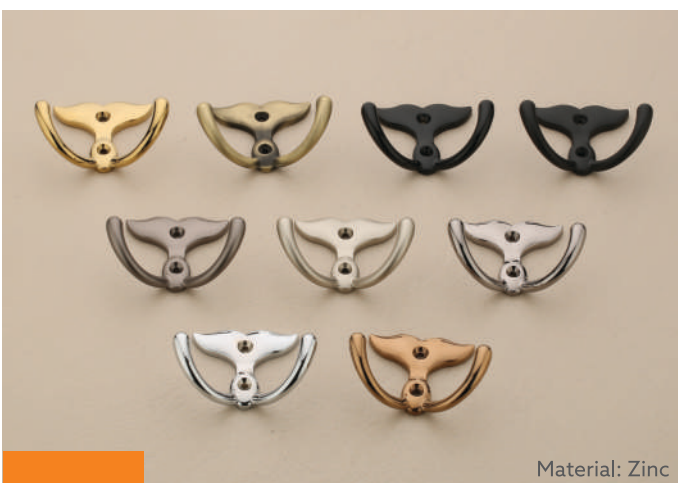

Material: Zinc

Double Hook-7

Finish : AB, Black, Gold, R.Gold, Satin
Size: Standard

Material: Zinc

Double Hook-51

Finish :	PVD Gold/Black, AB/Black, PVD RG/Black, Black
Size:	Standard

Material: Zinc

Double Hook-52

Finish :	Satin/CP, BSM/PVD RG, Black/PVD Gold
Size:	Standard

Material: Zinc

Double Hook-53

Finish :	PVD Gold, PVD RG, Black, AB, Satin
Size:	Standard

Material: Zinc

Double Hook-54

Finish :	AB, PVD Gold, PVD RG, Black, Satin
Size:	Standard

Material: Zinc

Double Hook-55

Finish :	AB, Black, PVD Gold, PVD RG, Satin
Size:	Standard

Material: Zinc

Double Hook-56

Finish :	AB, Black, Satin, PVD Gold, PVD RG
Size:	Standard

Material: Zinc + SS

Key Stand-1	Finish :	Glossy
	Size:	Standard