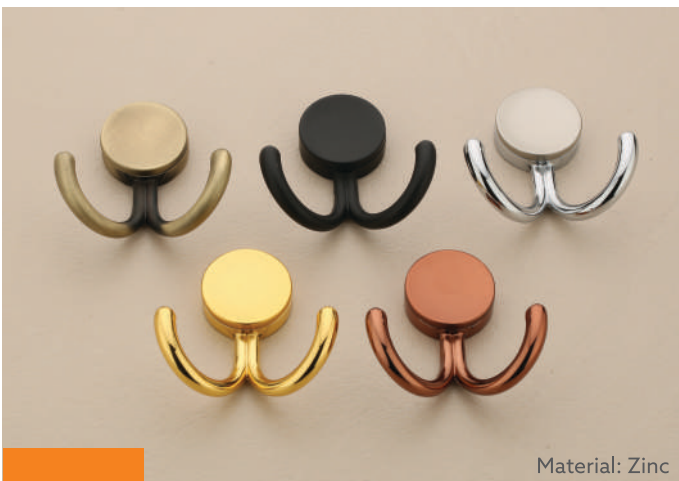

Material: Zinc

Double Hook-2

Finish : Black, PVD Gold, PVD RG, Satin, CP
Size: Standard

Material: Zinc

Double Hook-3

Finish : AB, Black, PVD Gold, PVD RG, Satin, CP
Size: Standard

Material: Zinc

Double Hook-4

Finish : AB, Black, PVD Gold, PVD RG, Satin/CP
Size: Standard

Material: Zinc

Double Hook-5

Finish : CP, Black, PVD Gold, PVD RG, Satin
Size: Standard

Material: Zinc

Double Hook-6

Finish : AB, Black, PVD Gold, PVD RG, Satin/CP
Size: Standard