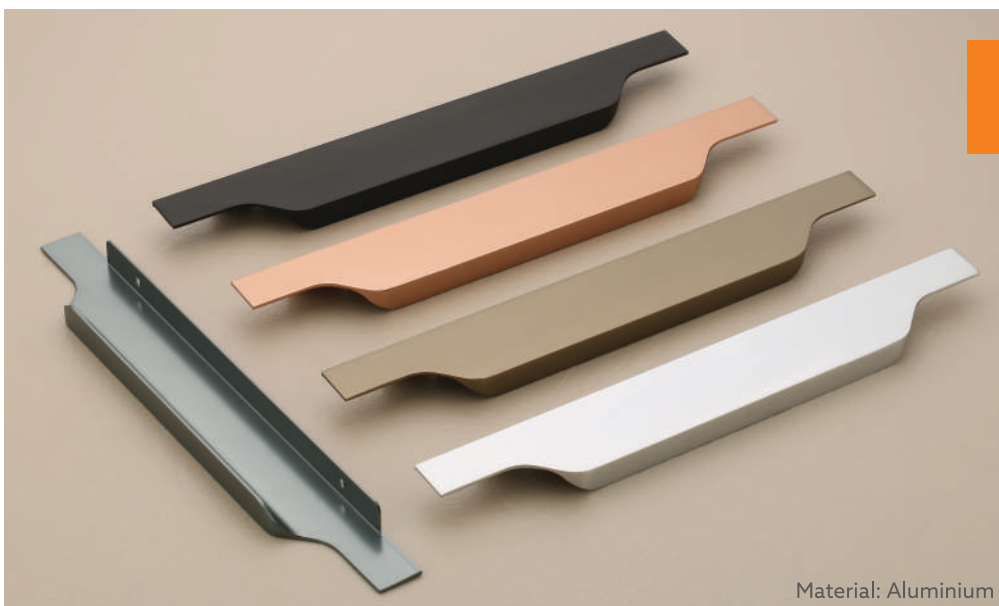

Finish :
CP, SS, R.Gold, Black, Gray

Size:
6", 8", 10", 12", 14", to 48"

Material: Aluminium

Profile-6

Finish :
CP, SS, R.Gold, Black, Gray

Size:
6", 8", 10", 12", 14", to 48"

Material: Aluminium

Material: Aluminium

Profile-7

Finish :
CP, SS, R.Gold, Black, Gray

Size:
6", 8", 10", 12", 14", to 48"

Material: Aluminium

Profile-8

Finish :
CP, SS, R.Gold, Black, Gray

Size:
6", 8", 10", 12", 14", to 48"

Material: Aluminium

Profile-9

Finish :
CP, SS, R.Gold, Black, Gray

Size:
6", 8", 10", 12", 14", to 48"

Material: Aluminium

Profile-10

Finish :
CP, SS, R.Gold, Black, Gray

Size:
6", 8", 10", 12", 14", to 48"

Material: Aluminium