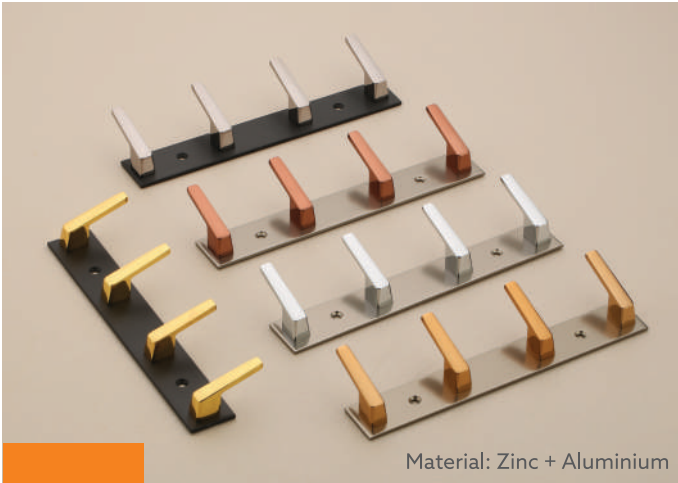

Material: Zinc + Aluminium

K-33

Finish :	Black, RG/RG Matt, N.Black/BS Matt, Rambo/Rambo Matt
Size:	4 Hook, 6 Hook

Material: Zinc

K-34

Finish :	Black, RG/RG Matt, N.Black/BS Matt, Rambo/Rambo Matt
Size:	4 Hook, 6 Hook