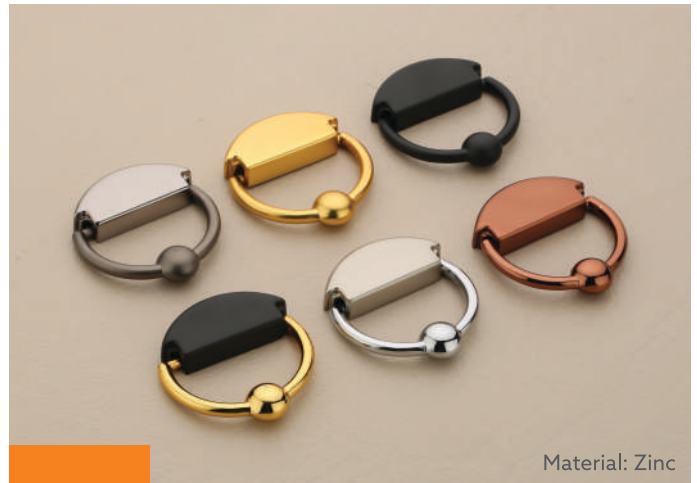

Material: Zinc

Kadi
23

Finish :	Black, RG/BSM, Gold/Black
Size:	Standard

Material: Zinc

Kadi
24

Finish :	Black/Gold, Satin/CP, RG/Satin
Size:	Standard

Material: Zinc

Kadi
25