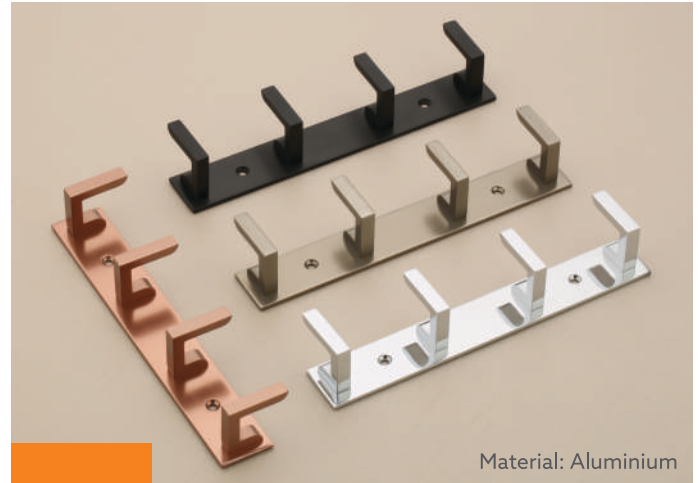

Material: Aluminium

Material: Aluminium

K-104

Finish :	CP, Satin, Black, R.Gold
Size:	2 Hook, 4 Hook, 6 Hook, 8 Hook