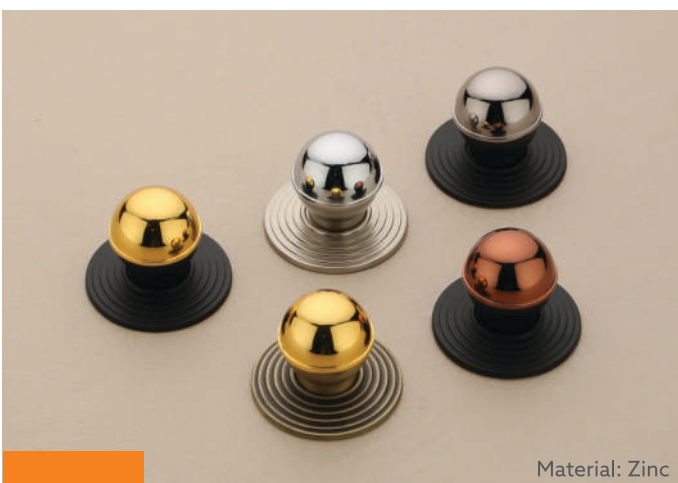

Finish :	Black/Gold, Black/N.Black, BSM/Rambo, Satin/CP
Size:	Standard

Material: Zinc

Knob
162

Finish :	Rambo Matt/Rambo, Black/N.Black BSM/Rambo, Black/Gold,
Size:	Standard

Material: Zinc

Knob
163

Finish :	CP/Satin, RG/Satin, Black/PVD Gold, PVD RG/Black
Size:	Standard