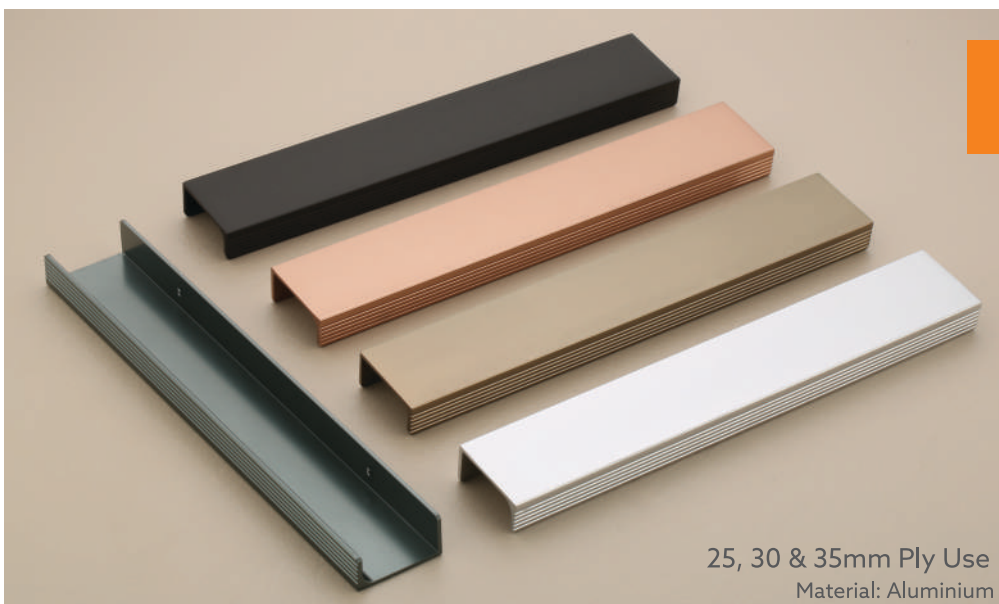

19mm Ply Use
Material: Aluminium

Profile-51

Finish :
CP, SS, R.Gold, Black, Gray

Size:
4", 6", 8", 10", 12", to 48"

Wardrobe Handle

Profile-52

Finish :
CP, SS, R.Gold, Black, Gray

Size:
4", 6", 8", 10", 12", to 48"

Profile-53

Finish :
CP, SS, R.Gold, Black, Gray

Size:
96, 128, 160, 224, 288

Profile-54

Finish :
SS, R.Gold, Black, Gray

Size:
4", 6", 8", 10", 12", to 48"

Material: Aluminium

Profile-55