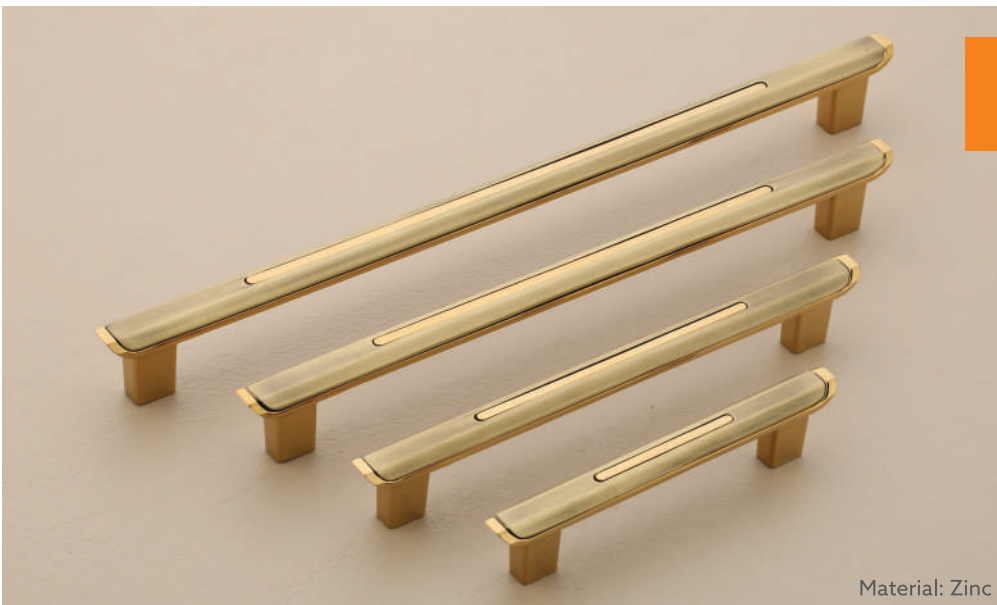

Material: Zinc

CH-210

Finish :
AB/PVD Gold, Black/PVD RG,
BSM/PVD Gold, Satin/PVD RG

Size:
96, 160, 224, 288