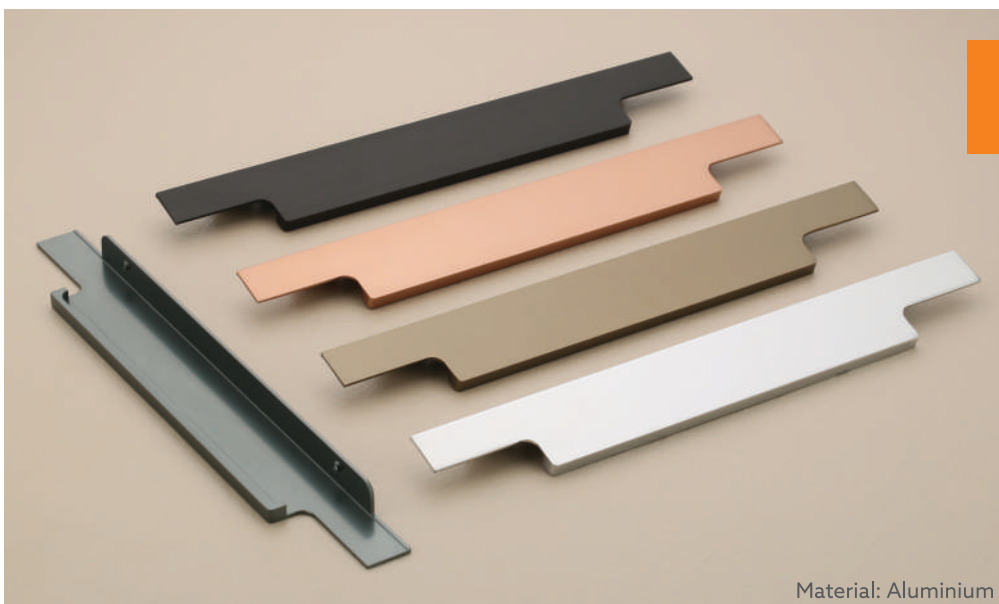

Profile-11

Finish :
CP, SS, R.Gold, Black, Gray

Size:
6", 8", 10", 12", 14", to 48"

Material: Aluminium

Profile-12

Finish :
CP, SS, R.Gold, Black, Gray

Size:
6", 8", 10", 12", 14", to 48"

Material: Aluminium

Profile-14

Finish :
CP, SS, R.Gold, Black, Gray

Size:
6", 8", 10", 12", 14", to 48"

Material: Aluminium

Profile-17

Finish :
CP, SS, R.Gold, Black, Gray

Size:
6", 8", 10", 12", 14", to 48"

Material: Aluminium

Profile-18

Finish :
CP, SS, R.Gold, Black, Gray

Size:
6", 8", 10", 12", 14", to 48"

Material: Aluminium

Profile-21

Finish :
CP, SS, R.Gold, Satin Black,
Satin Gray

Size:
6", 8", 10", 12", 14", to 48"

Material: Aluminium