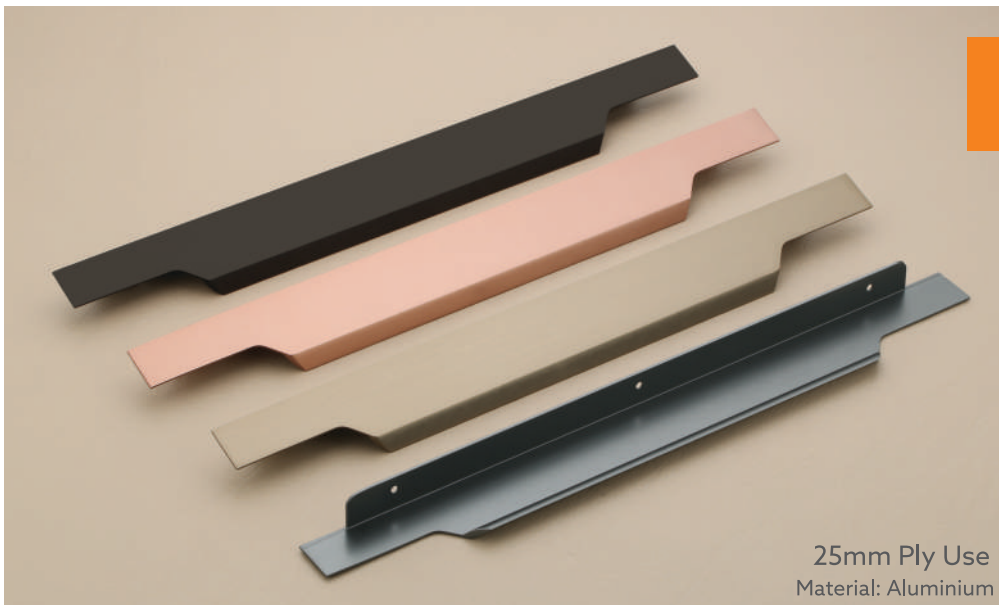

Wardrobe Handle

25mm Ply Use
Material: Aluminium

Profile-152

Finish :
SS Brush, RG Brush,
Black Brush, Gray Brush

Size:
8", 10", 12", 14", 16", 18" to 48"

25mm Ply Use
Material: Aluminium

Profile-153

Finish :
SS Brush, RG Brush,
Black Brush, Gray Brush