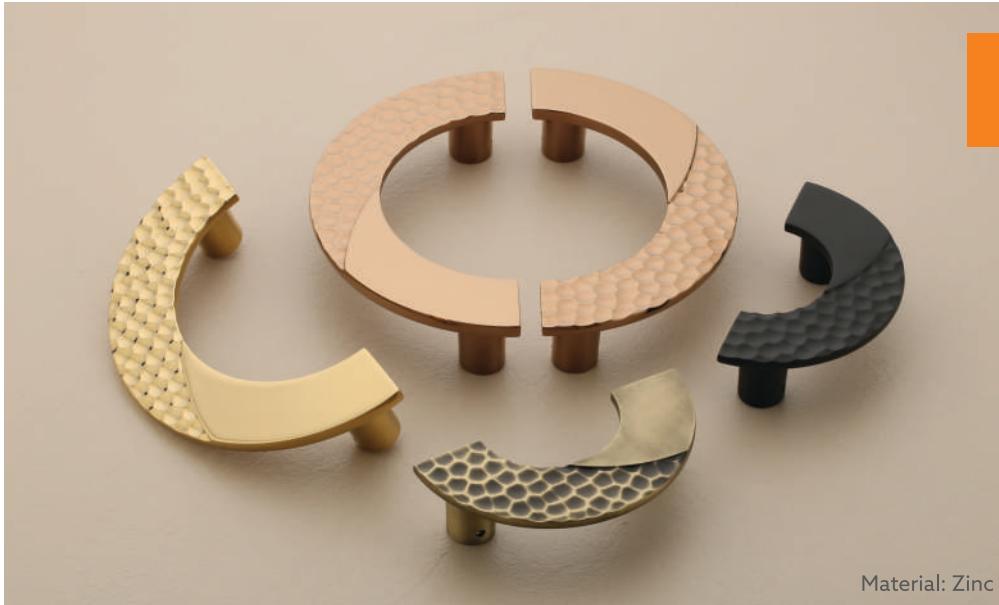

GDM-52

Finish :
PVD Gold, PVD RG,
AB, Black

Size:
96, 160

Material: Zinc