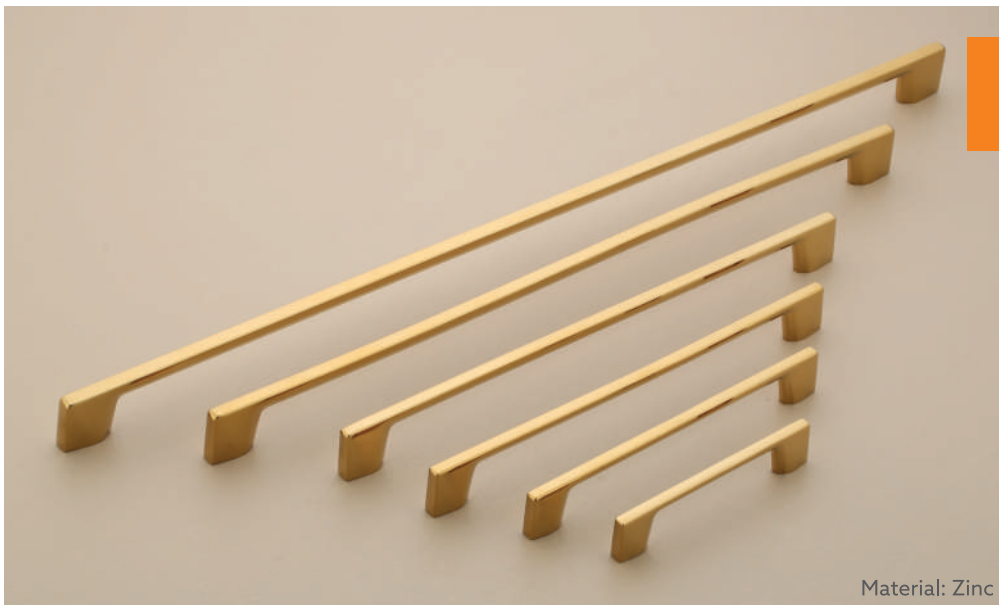

Finish :
CP, Satin, Black, RG

Size:
96, 160, 224, 288

Material: Zinc

CH-184

Finish :
CP, Satin, Black, RG

Size:
96, 160, 224, 288

Material: Zinc

CH-201