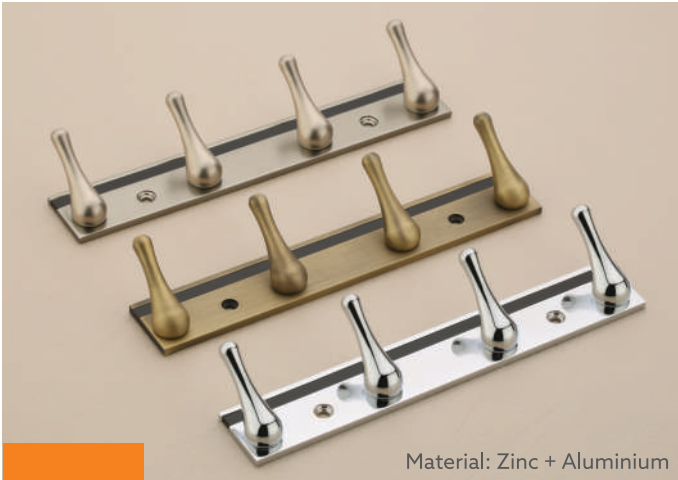

K-27	Finish :	AB, AC
	Size:	4 Hook, 6 Hook, 8 Hook

Material: Zinc + Aluminium

K-28

Finish :	CP, Satin, AB
Size:	4 Hook, 6 Hook, 8 Hook

Material: Zinc + Aluminium

K-30

Finish :	CP, R.Gold
Size:	2 Hook, 4 Hook, 6 Hook