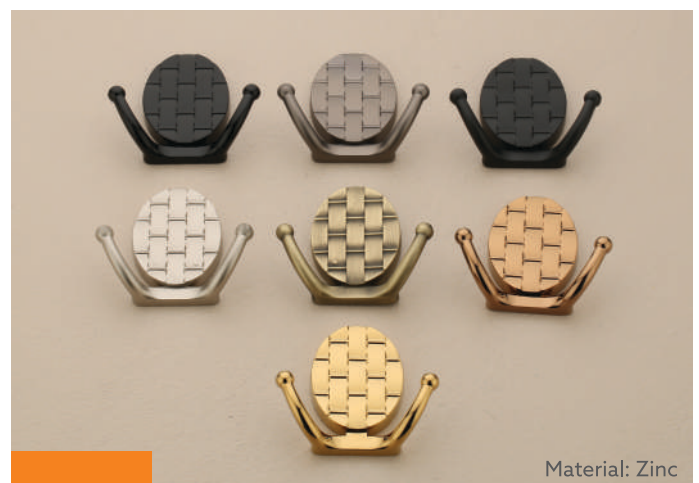

Material: Zinc

Double Hook-7

Finish : AB, Black, Gold, R.Gold, Satin
Size: Standard

Material: Zinc

Double Hook-51

Finish :	PVD Gold/Black, AB/Black, PVD RG/Black, Black
Size:	Standard

Material: Zinc

Double Hook-52

Finish :	Satin/CP, BSM/PVD RG, Black/PVD Gold
Size:	Standard

Material: Zinc

Double Hook-53

Finish :	PVD Gold, PVD RG, Black, AB, Satin
Size:	Standard

Material: Zinc

Double Hook-54

Finish :	AB, PVD Gold, PVD RG, Black, Satin
Size:	Standard

Material: Zinc

Double Hook-55

Finish :	AB, Black, PVD Gold, PVD RG, Satin
Size:	Standard

Material: Zinc

Double Hook-56

Finish :	AB, Black, Satin, PVD Gold, PVD RG
Size:	Standard

Material: Zinc + SS

Key Stand-1	Finish :	Glossy
	Size:	Standard