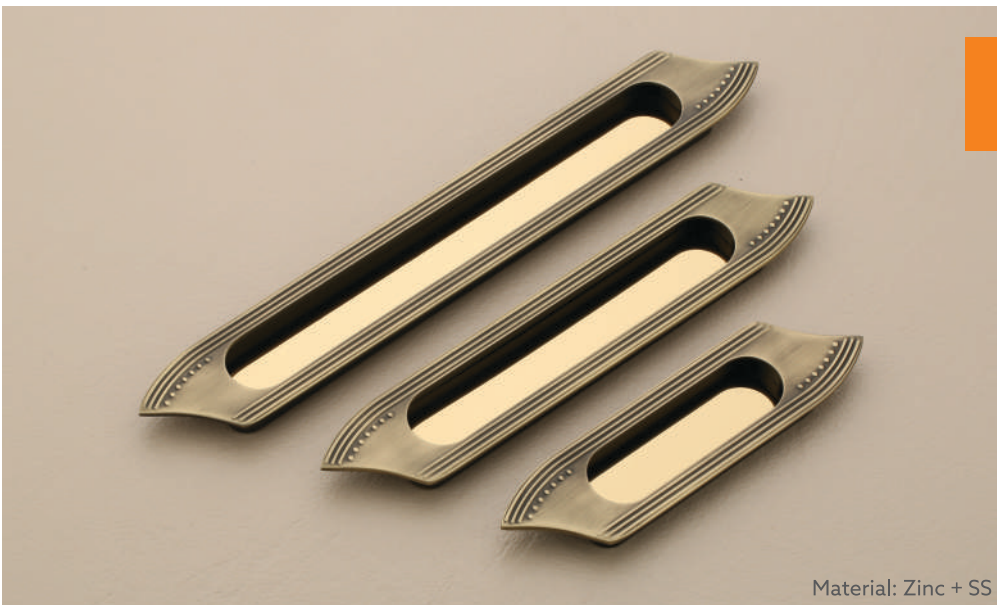

Material: Zinc + SS

BX-105

Finish :

Satin/PVD RG, Satin/CP,
Black/Black Glossy,
Black/PVD Gold

Size:

96, 160, 224

Material: Zinc + SS

BX-106