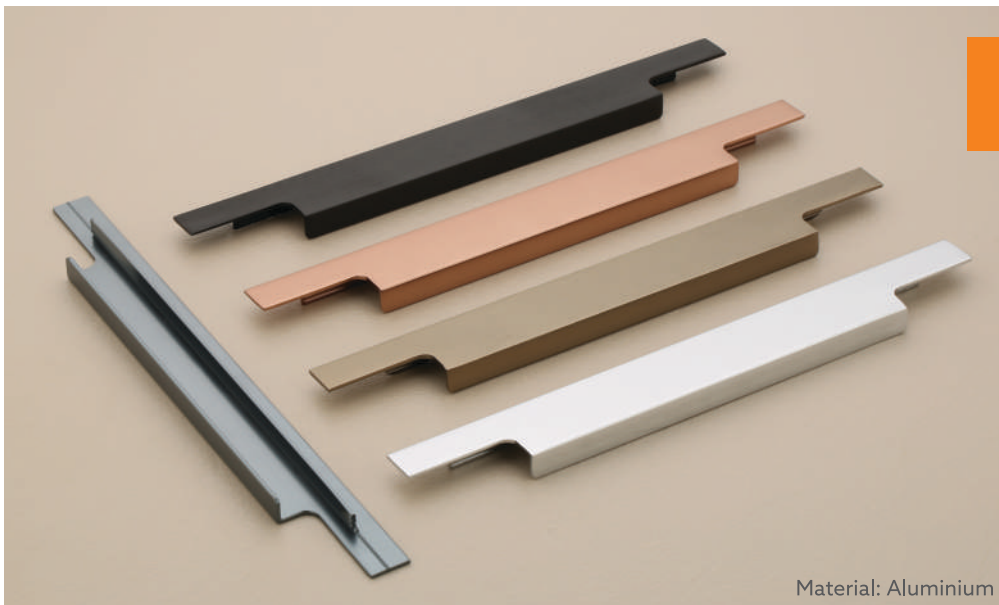

K-108

Finish :	CP, Satin, Black, R.Gold
Size:	2 Hook, 4 Hook, 6 Hook, 8 Hook

Material: Aluminium

K-109

Finish :	CP, Satin, Black, R.Gold
Size:	2 Hook, 4 Hook, 6 Hook, 8 Hook

TroZEN[®]

Profile Handle
Series

Material: Aluminium

Profile-1

Finish :
CP, SS, R.Gold, Black, Gray

Size:
6", 8", 10", 12", 14", to 48"

Material: Aluminium

Profile-2

Finish :
CP, SS, R.Gold, Black, Gray

Size:
6", 8", 10", 12", 14", to 48"

Material: Aluminium