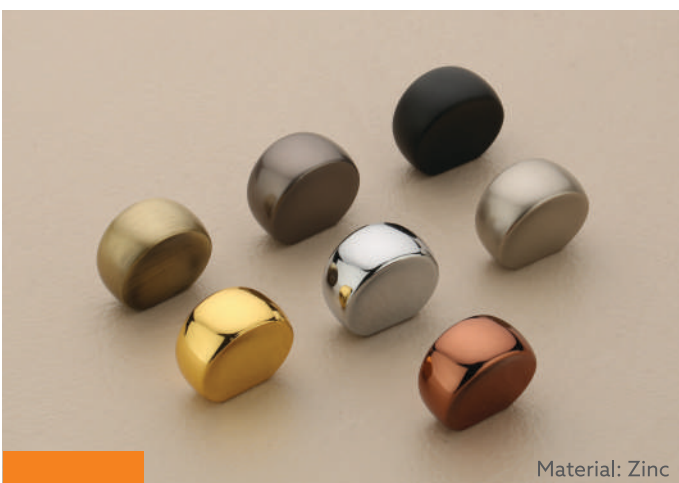

Material: Zinc

Knob 136	Finish :	Black, Satin, Gold, RG
	Size:	Standard

Material: Zinc

Knob 137	Finish :	Black, Satin, Gold, RG, AB
	Size:	Standard

Material: Zinc

Knob 138	Finish :	Black, Satin, AB, Gold, RG
	Size:	Standard

Material: Zinc

Knob 139	Finish :	Black, Satin, Gold, RG
	Size:	Standard

Material: Zinc

Knob 140	Finish :	Gold, RG, Satin, Black
	Size:	Standard

Material: Zinc

Knob 144	Finish :	Black/RG, Satin/CP, Black, RG Matt/BSM
	Size:	Standard