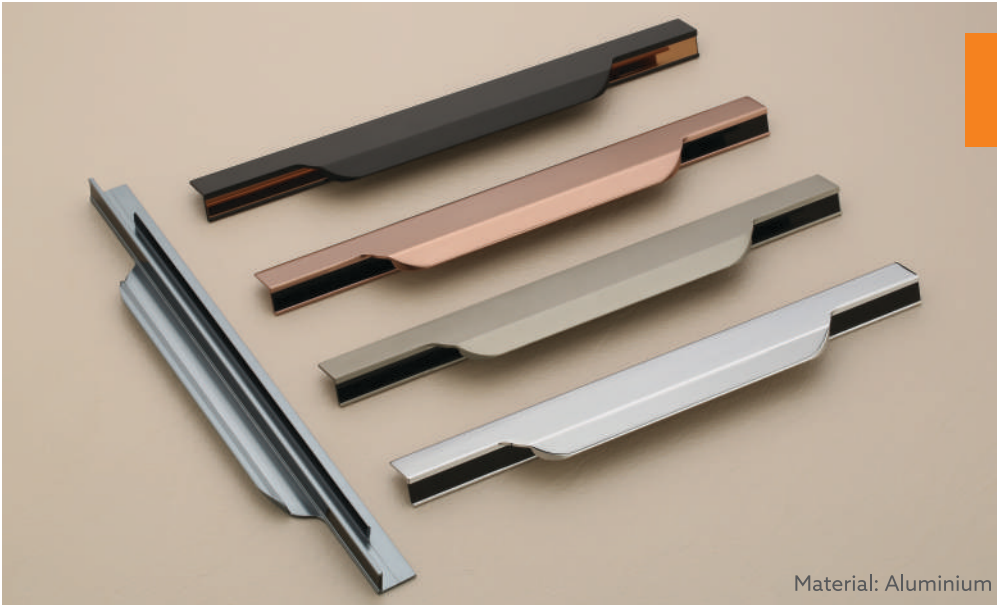

Profile-18

Finish :
CP, SS, R.Gold, Black, Gray

Size:
6", 8", 10", 12", 14", to 48"

Material: Aluminium

Profile-21

Finish :
CP, SS, R.Gold, Satin Black,
Satin Gray

Size:
6", 8", 10", 12", 14", to 48"

Material: Aluminium

Profile-22

Finish :
CP, SS, R.Gold, Black, Gray

Size:
6", 8", 10", 12", 14", to 48"

Material: Aluminium

Profile-23

Finish :
CP, SS, R.Gold, Black, Gray

Size:
6", 8", 10", 12", 14", to 48"

Material: Aluminium

Profile-24

Finish :
CP/Black, SS/Black, Gray/Black,
RG/Black, Black/RG

Size:
6", 8", 10", 12", 14", to 48"

Material: Aluminium

Profile-27

Finish :
CP, SS, R.Gold, Satin Black,
Satin Gray

Size:
6", 8", 10", 12", 14", to 48"