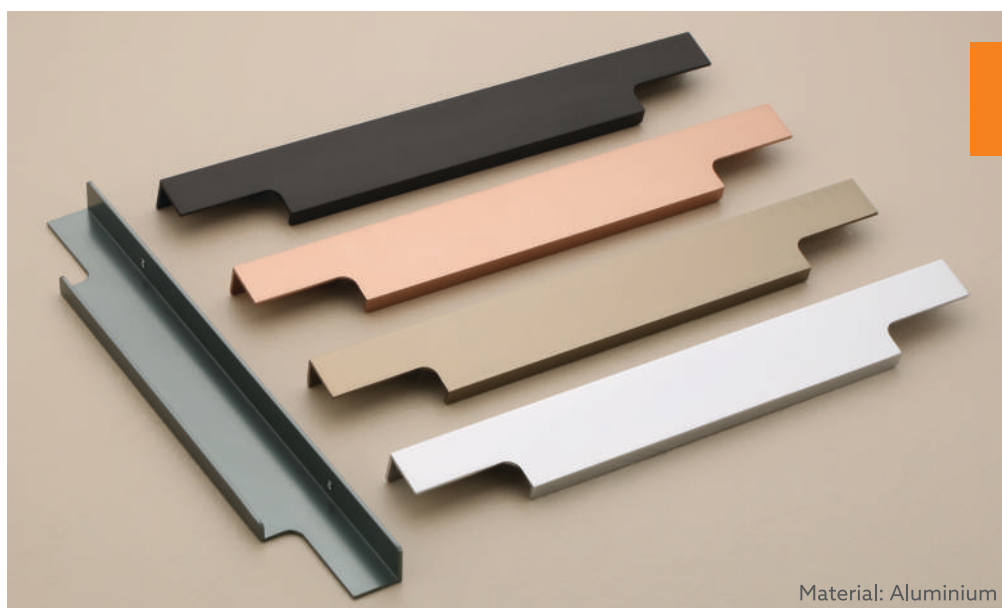

Profile-18

Finish :
CP, SS, R.Gold, Black, Gray

Size:
6", 8", 10", 12", 14", to 48"

Material: Aluminium

Profile-21

Finish :
CP, SS, R.Gold, Satin Black,
Satin Gray

Size:
6", 8", 10", 12", 14", to 48"

Material: Aluminium

Profile-22

Finish :
CP, SS, R.Gold, Black, Gray

Size:
6", 8", 10", 12", 14", to 48"

Material: Aluminium

Profile-23

Finish :
CP, SS, R.Gold, Black, Gray

Size:
6", 8", 10", 12", 14", to 48"

Material: Aluminium