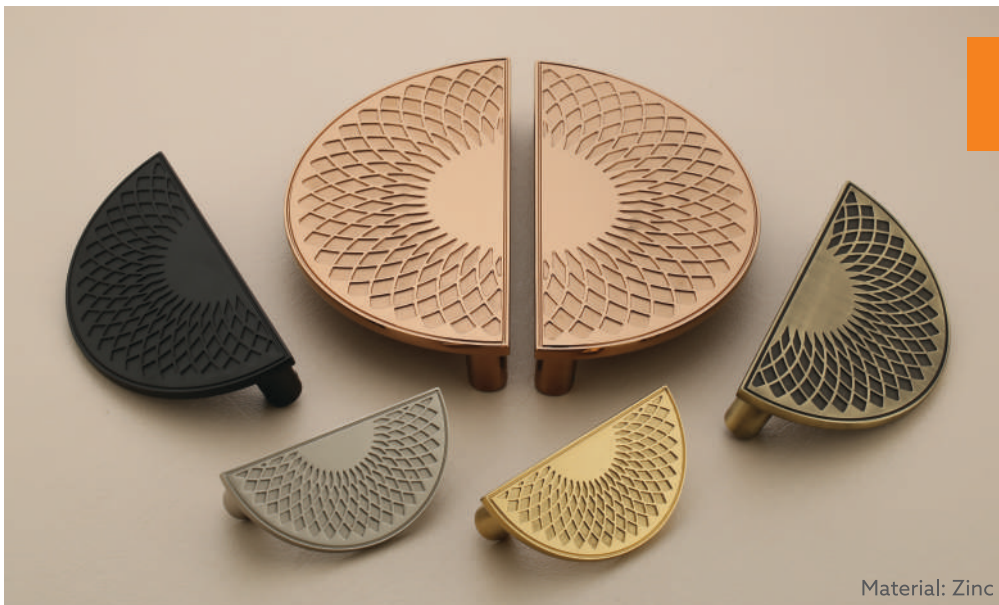

Material: Zinc

GDM-56

Finish :

Black, AB, PVD Gold, Satin

Size:

96, 160, 224