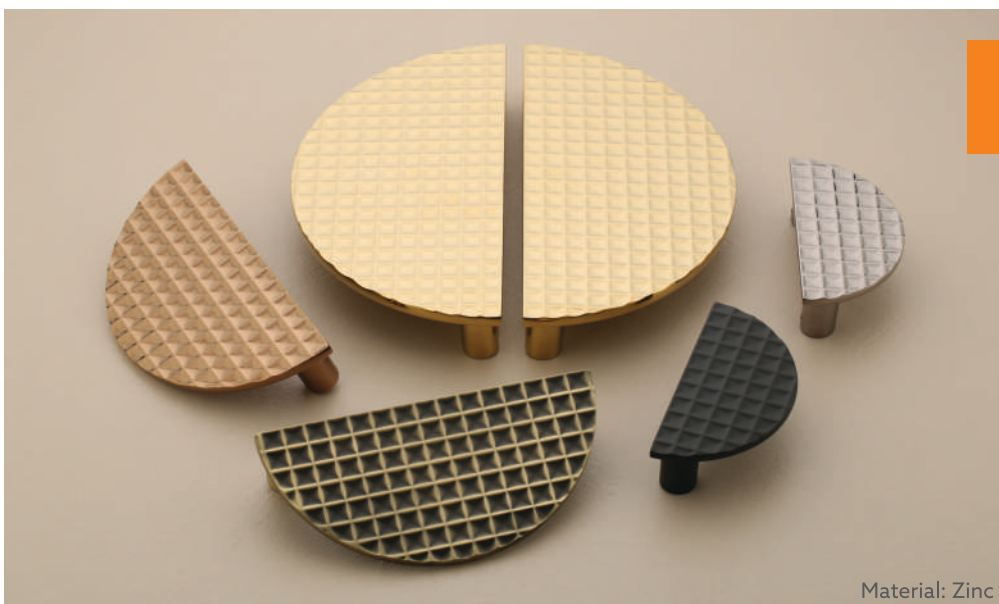

Material: Zinc

Material: Zinc

GDM-57

Finish :

AB, PVD Gold, Black, N.Black

Size:

96, 160, 224