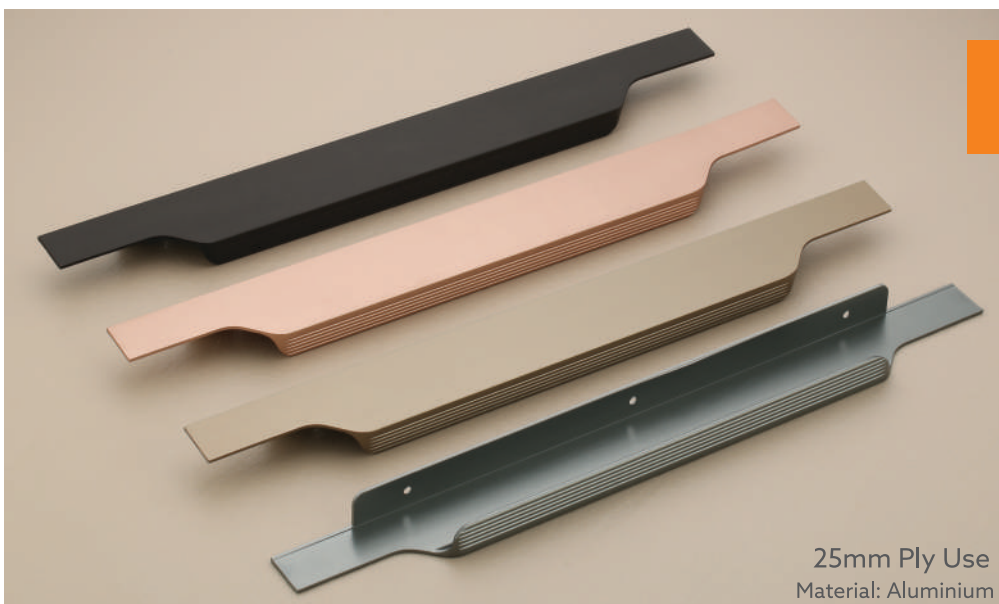

25mm Ply Use
Material: Aluminium

25mm Ply Use
Material: Aluminium

Profile-154

Finish :
SS Brush, RG Brush,
Black Brush, Gray Brush

Size:
8", 10", 12", 14", 16" to 48"
(96" & 120" - Left & Right)