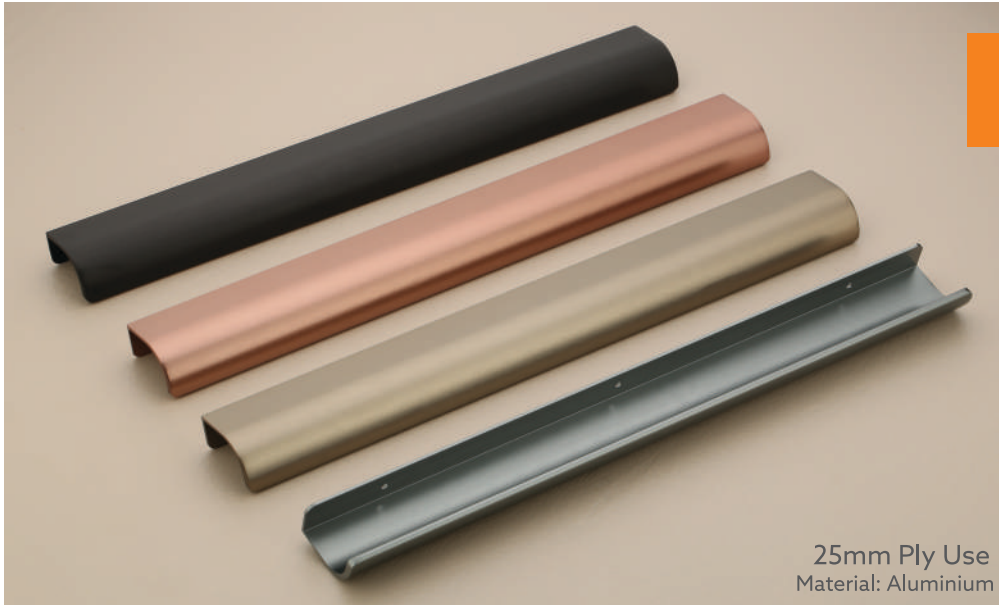

Profile-152

Finish :
SS Brush, RG Brush,
Black Brush, Gray Brush

Size:
8", 10", 12", 14", 16", 18" to 48"