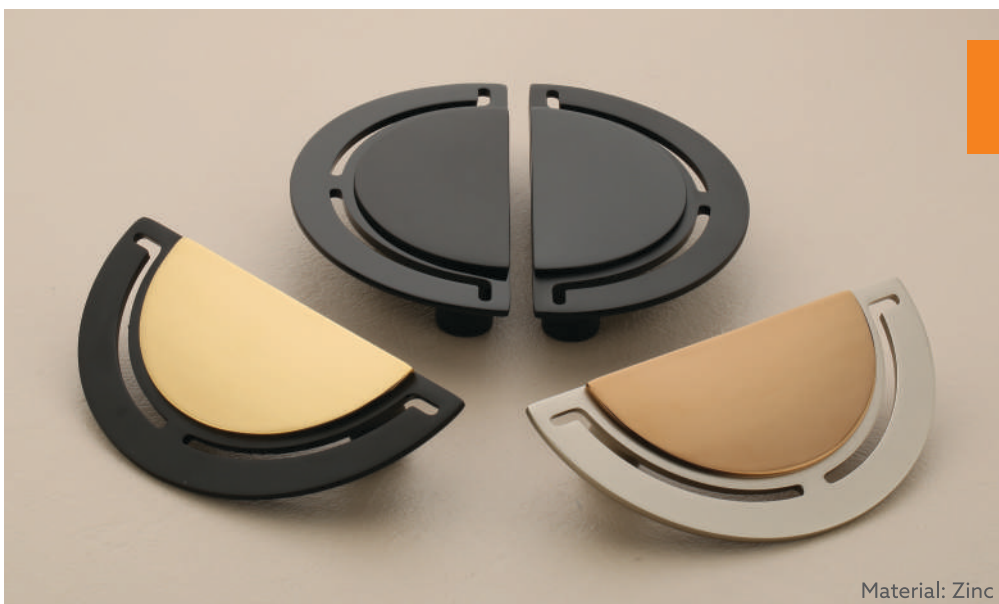

GDM-54

Finish :
PVD Gold/Black,
Black/Black Glossy,
PVD RG/Satin

Size:
96

Material: Zinc