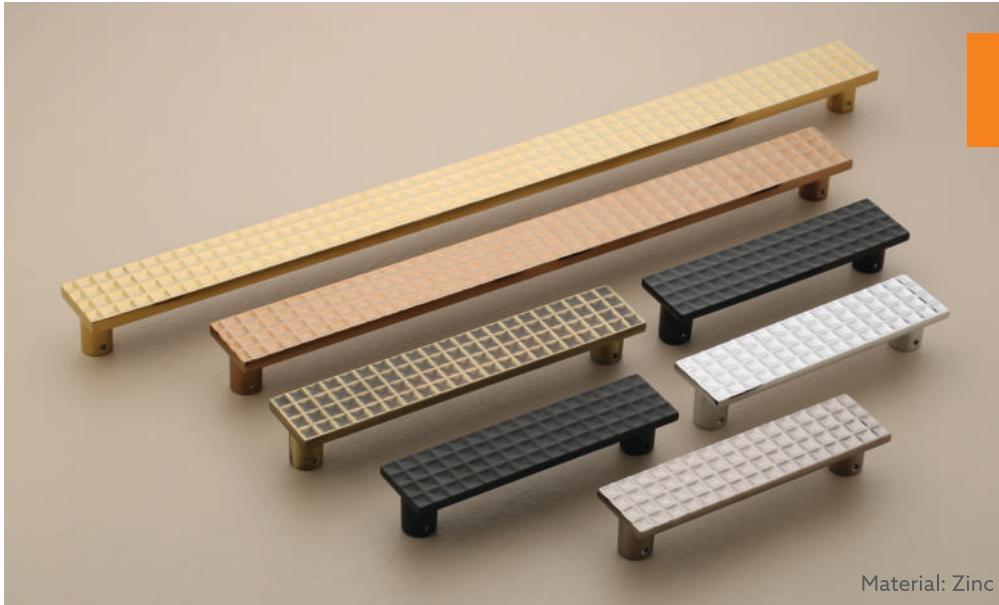

Size:

96, 160, 224

Material: Zinc

GDM-57

Finish :

AB, PVD Gold, Black, N.Black

Size:

96, 160, 224