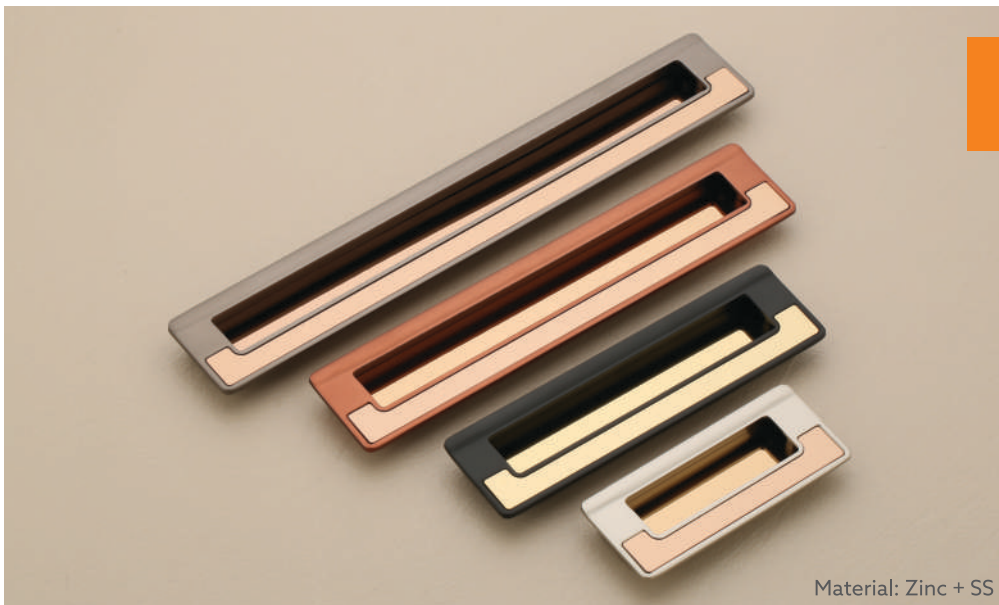

BX-67

Finish :
Satin/RG, Black/Gold

Size:
96, 160, 224, 288

Material: Zinc + SS