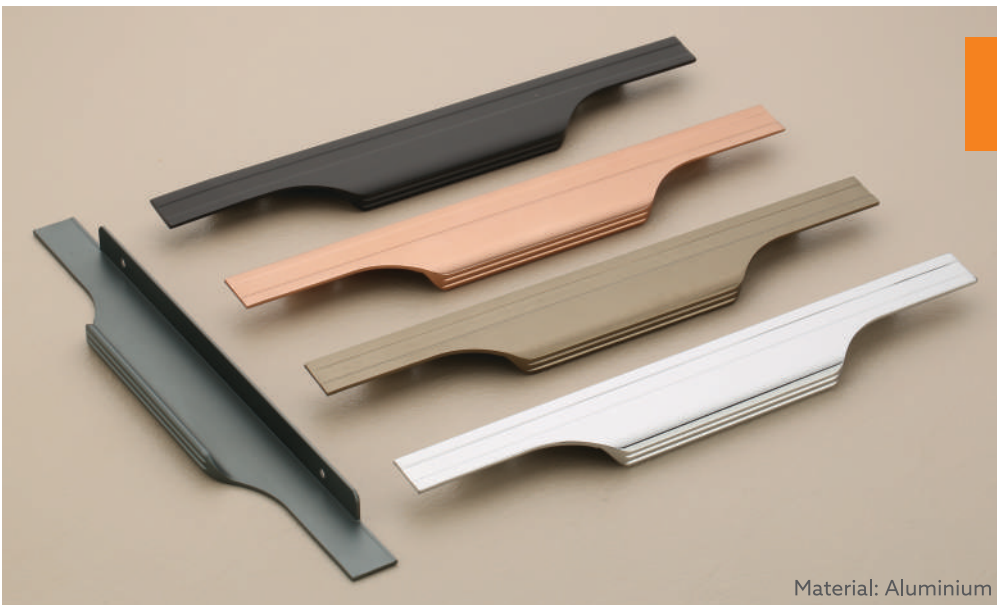

Profile-18

Finish :
CP, SS, R.Gold, Black, Gray

Size:
6", 8", 10", 12", 14", to 48"

Material: Aluminium

Profile-21

Finish :
CP, SS, R.Gold, Satin Black,
Satin Gray

Size:
6", 8", 10", 12", 14", to 48"

Material: Aluminium

Profile-22

Finish :
CP, SS, R.Gold, Black, Gray

Size:
6", 8", 10", 12", 14", to 48"

Material: Aluminium

Profile-23

Finish :
CP, SS, R.Gold, Black, Gray

Size:
6", 8", 10", 12", 14", to 48"

Material: Aluminium

Profile-24

Finish :
CP/Black, SS/Black, Gray/Black,
RG/Black, Black/RG

Size:
6", 8", 10", 12", 14", to 48"

Material: Aluminium

Profile-27

Finish :
CP, SS, R.Gold, Satin Black,
Satin Gray

Size:
6", 8", 10", 12", 14", to 48"