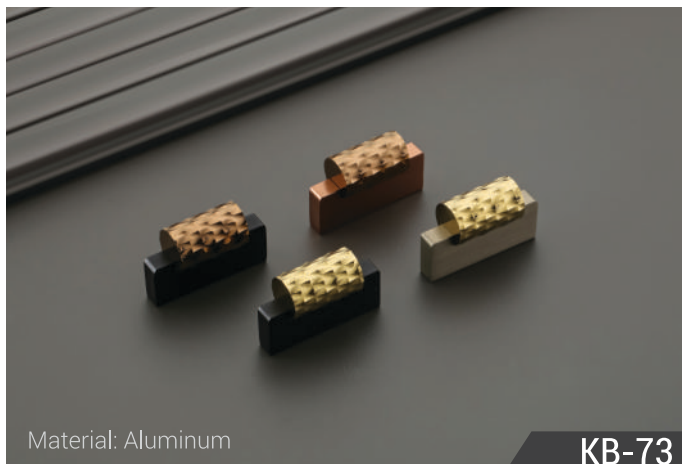

Material: Aluminum

KB-73

Finish	Black/PVD Gold, Black/PVD Rose Gold, Black/PVD Black Rose Gold/PVD Rose Gold, Matt/PVD Gold						
Size	32						
Packing	40