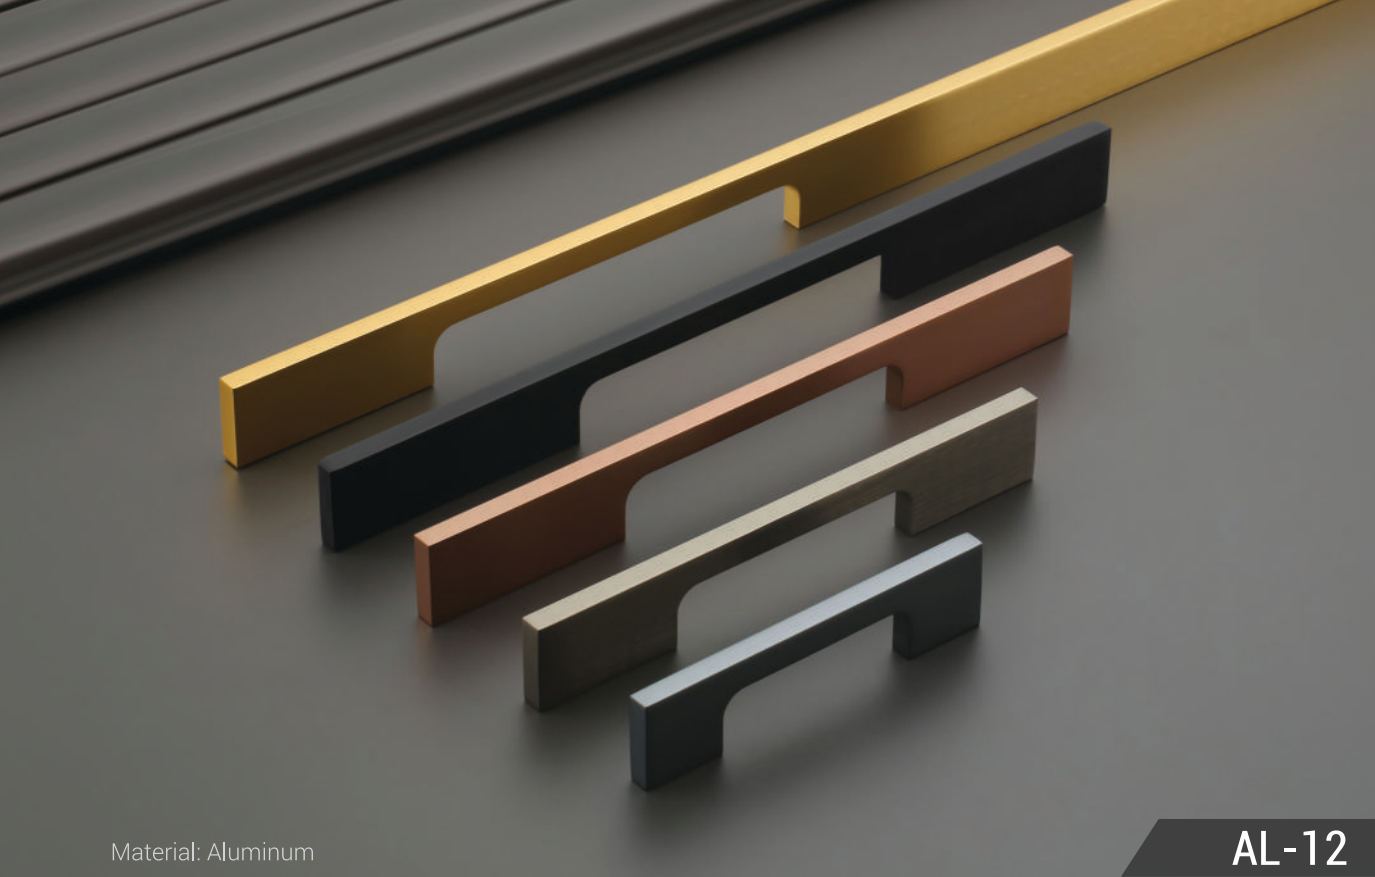

Material: Aluminum

AL-12