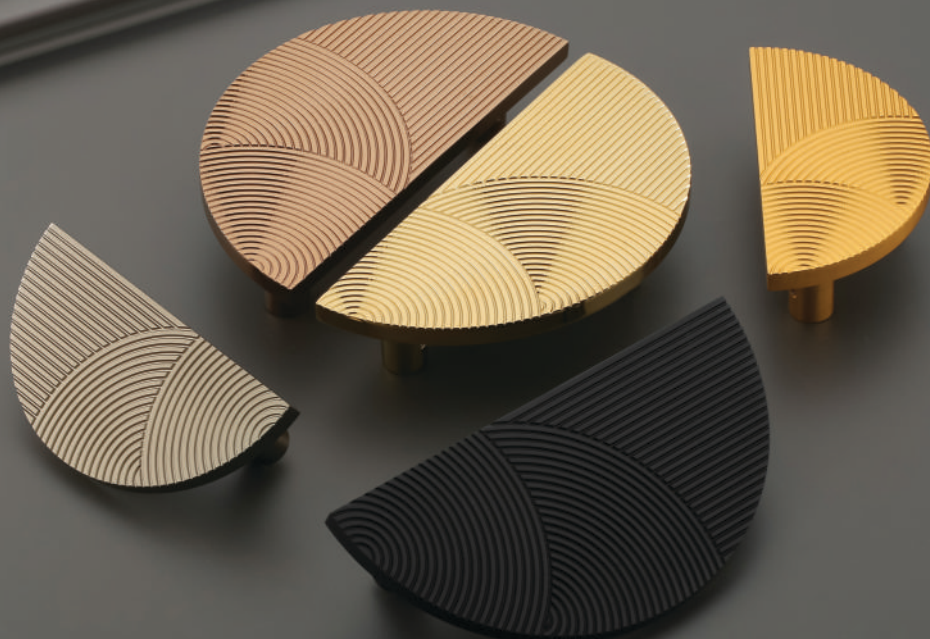

DH-67

Material: Aluminum

Material: Aluminum & S.S.

DH-102

Finish	Black/PVD Gold, Black/PVD Rose Gold, Rose Gold/PVD Rose Gold, Matt/PVD Gold		
Size	75 x 150	100 x 200	150 x 300
Packing	1-Set	1-Set	1-Set

Door Handle | 34

Finish	Black, Rose Gold, SS, Gold, PVD Gold, PVD Rose Gold		
Size	75 x 150	100 x 200	
Packing	1-Set	1-Set	

DH-103

Material: Aluminum & S.S.

Material: Aluminum & S.S.

DH-104

Finish	Black, Rose Gold, SS, Gold, PVD Gold, PVD Rose Gold		
Size	75 x 150	100 x 200	
Packing	1-Set	1-Set	