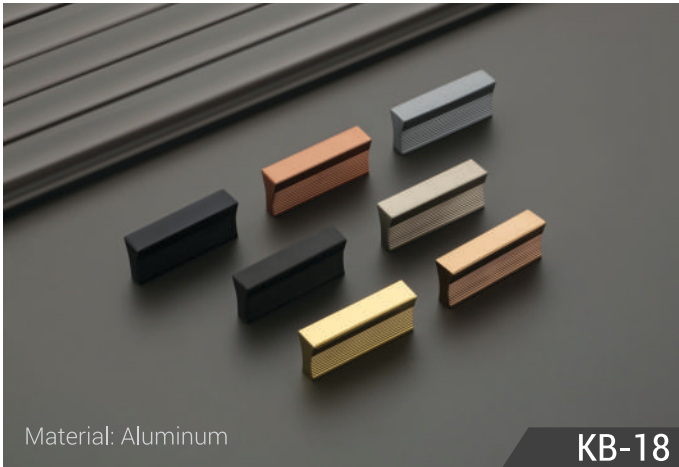

Material: Aluminum

Material: Aluminum

KB-18

Finish	Black, Rose Gold, SS, Gray, Gold, PVD Gold, PVD RG						
Size	32						
Packing	40