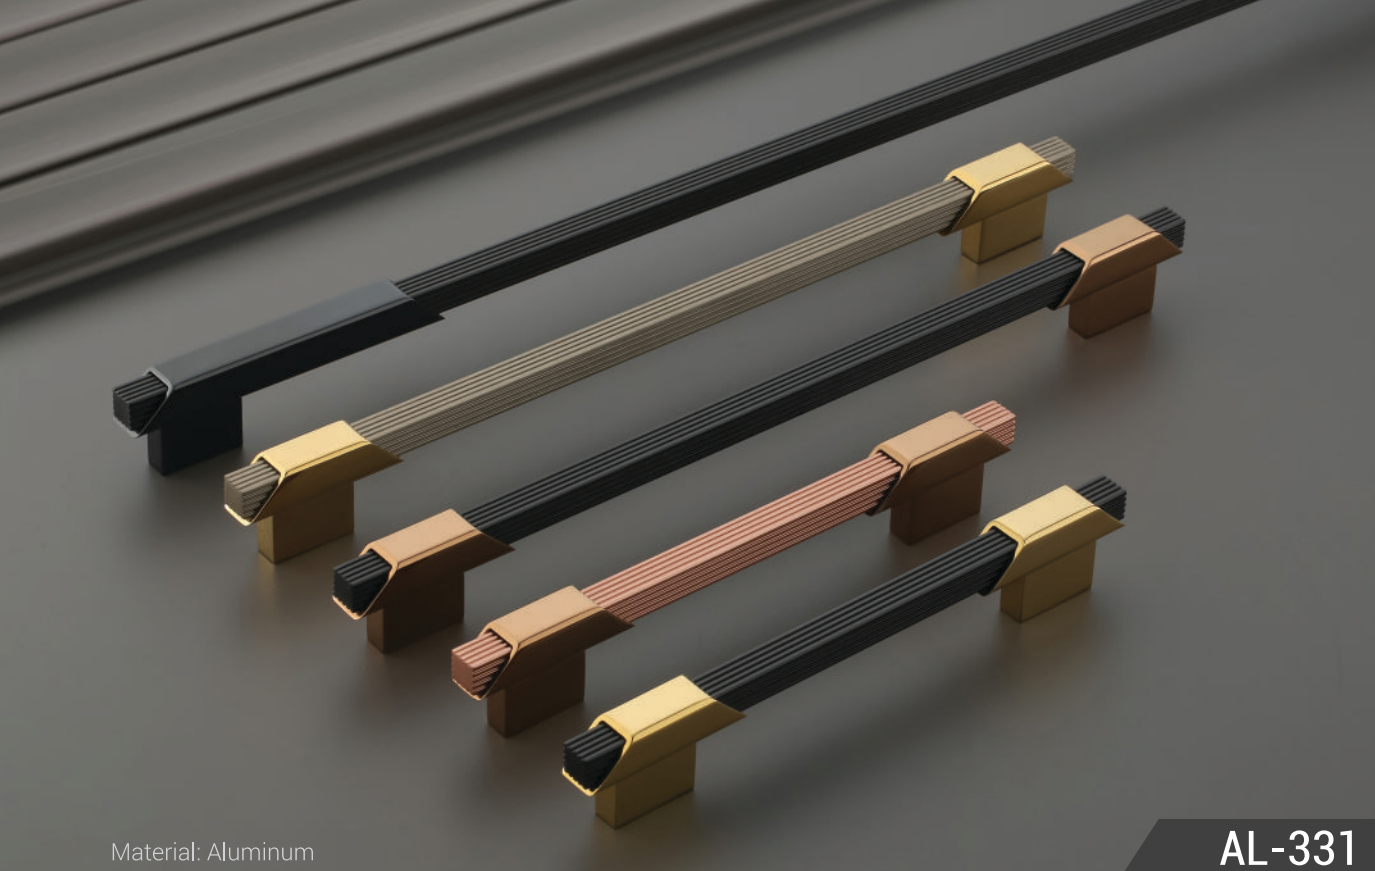

Material: Aluminum

AL-331