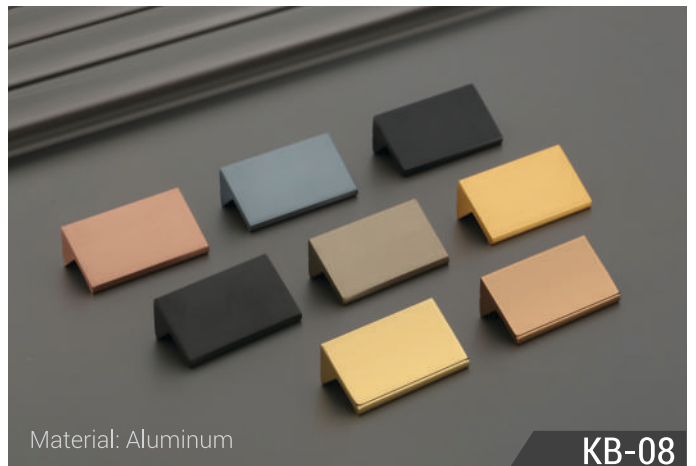

Material: Aluminum

KB-06

Finish	Black, Rose Gold, SS, Gray, Gold, PVD Gold, PVD RG					
Size	25					
Packing	40					

Material: Aluminum

KB-07

Finish	Black, Rose Gold, SS, Gray, Gold, PVD Gold, PVD RG					
Size	32					
Packing	40					