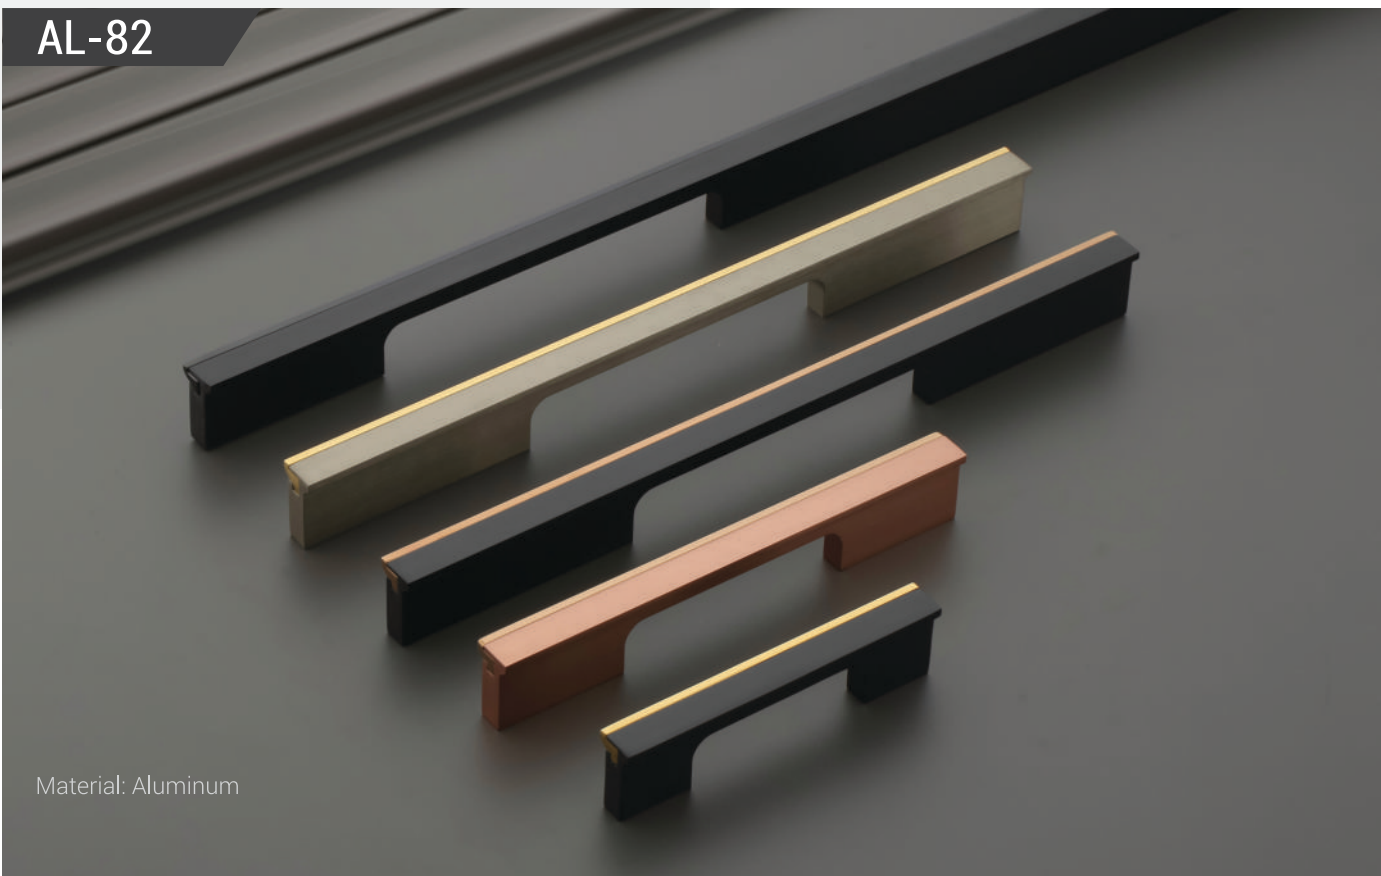

Finish	Black/PVD Gold, Black/PVD Rose Gold, Rose Gold/PVD Rose Gold, Matt/PVD Gold							
Size	96	160	224	288	448	576	896	1152
Packing	15	15	15	15	15	15	15	15

Cabinet Handle | 13

Finish	Black/PVD Gold, Black/PVD Rose Gold, Rose Gold/PVD Rose Gold, Matt/PVD Gold							
Size	96	160	288	448	576	896	1152	
Packing	15	15	15	15	15	15	15	

AL-82