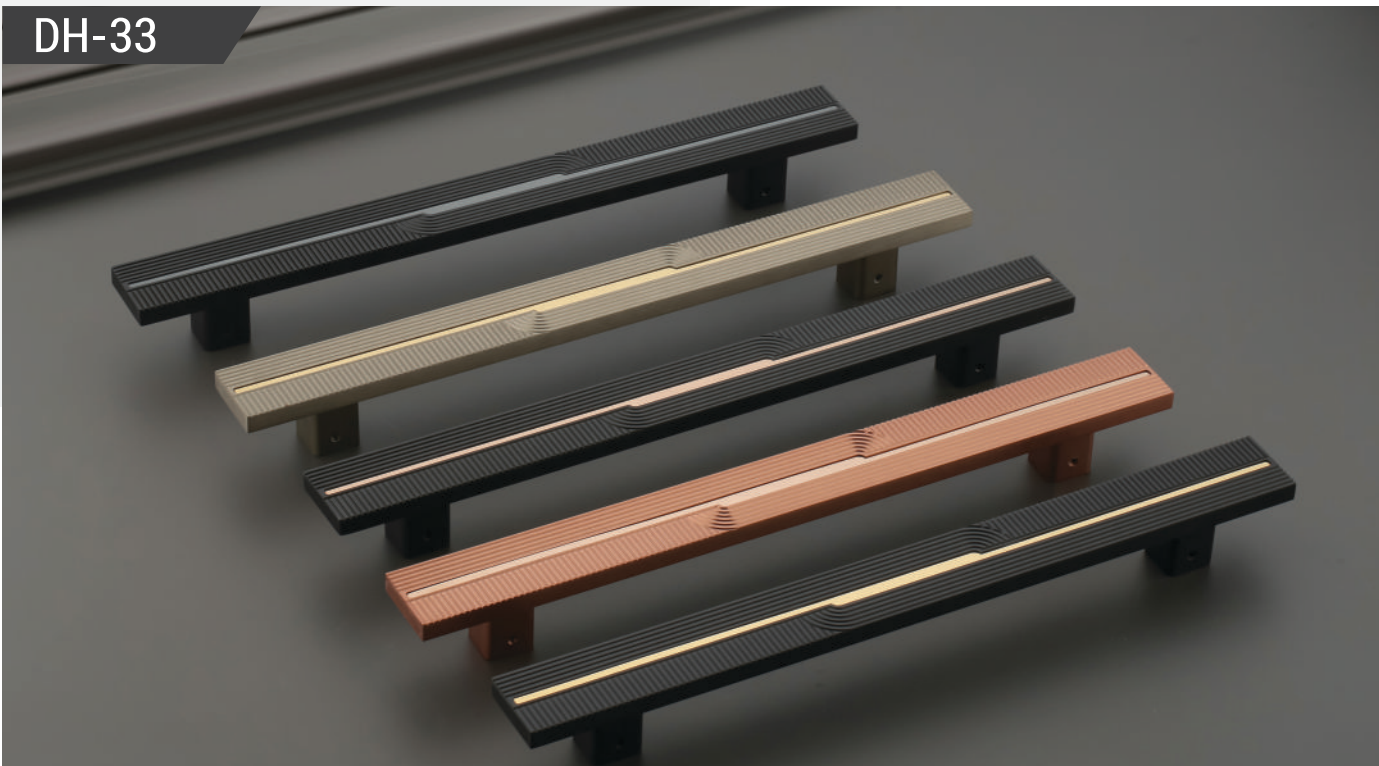

Material: Aluminum

DH-32

Black/PVD Gold, Black/PVD Rose Gold, Matt/PVD Gold
Rose Gold/PVD RG, PVD Gold/Black, PVD RG/Black,

Finish	PVD Gold/Black						
Size	300	450	600	900			
Packing	1-Set	1-Set	1-Set	1-Set			

Finish	Black/PVD Gold, Black/PVD Rose Gold, Matt/PVD Gold Rose Gold/PVD RG, PVD Gold/Black						
Size	250	300	450	600			
Packing	1-Set	1-Set	1-Set	1-Set			

DH-33

Material: Aluminum