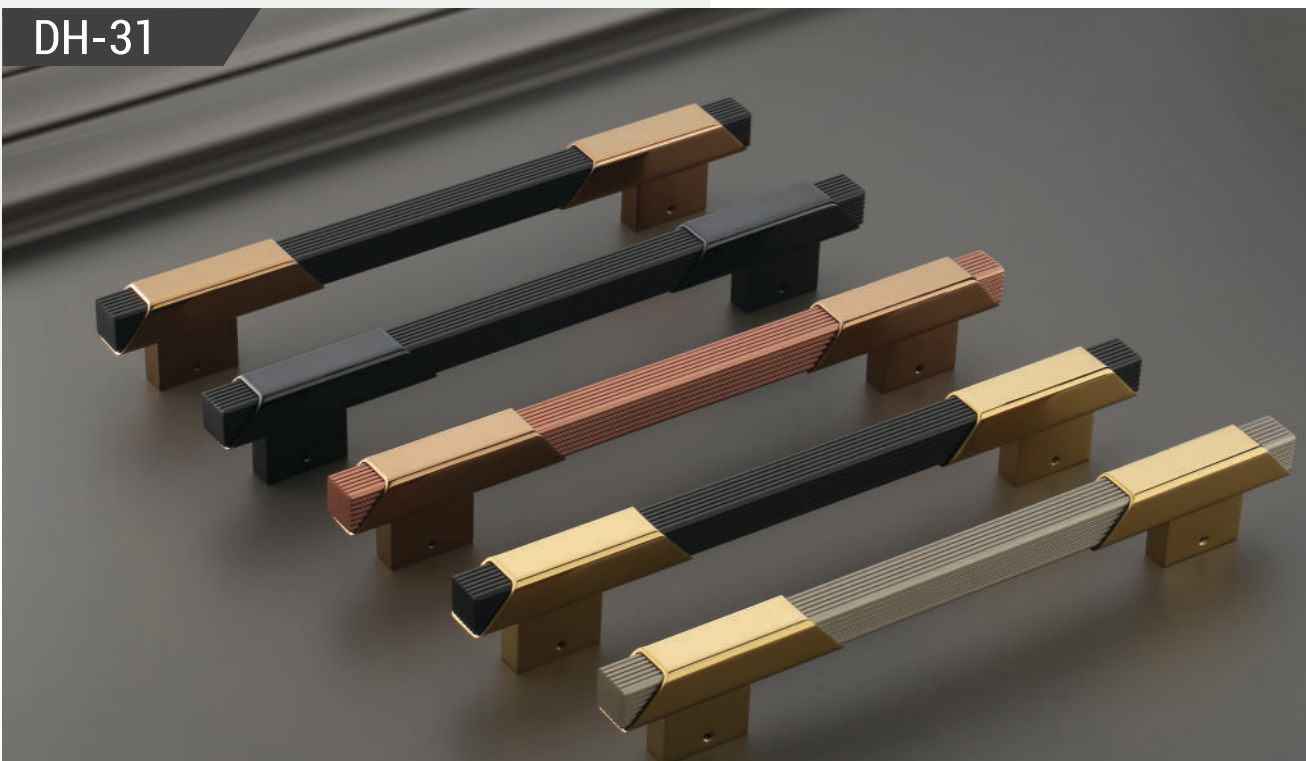

Material: Aluminum

DH-30

Finish	Black/PVD Gold, Black/PVD Rose Gold, Matt/PVD Gold Rose Gold/PVD RG, PVD Gold/Black, PVD RG/Black						
Size	300	450	600	900			
Packing	1-Set	1-Set	1-Set	1-Set			

Finish	Black/PVD Gold, Black/PVD Rose Gold, Matt/PVD Gold Rose Gold/PVD RG, PVD Gold/Black						
Size	250	300	450	600			
Packing	1-Set	1-Set	1-Set	1-Set			

DH-31

Material: Aluminum