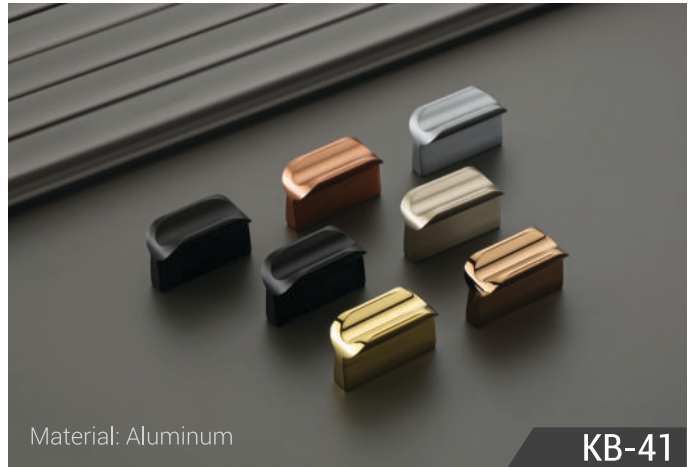

Material: Aluminum

KB-08

Finish	Black, Rose Gold, SS, Gray, Gold, PVD Gold, PVD RG					
Size	32					
Packing	40					

Material: Aluminum

KB-18

Finish	Black, Rose Gold, SS, Gray, Gold, PVD Gold, PVD RG						
Size	32						
Packing	40						