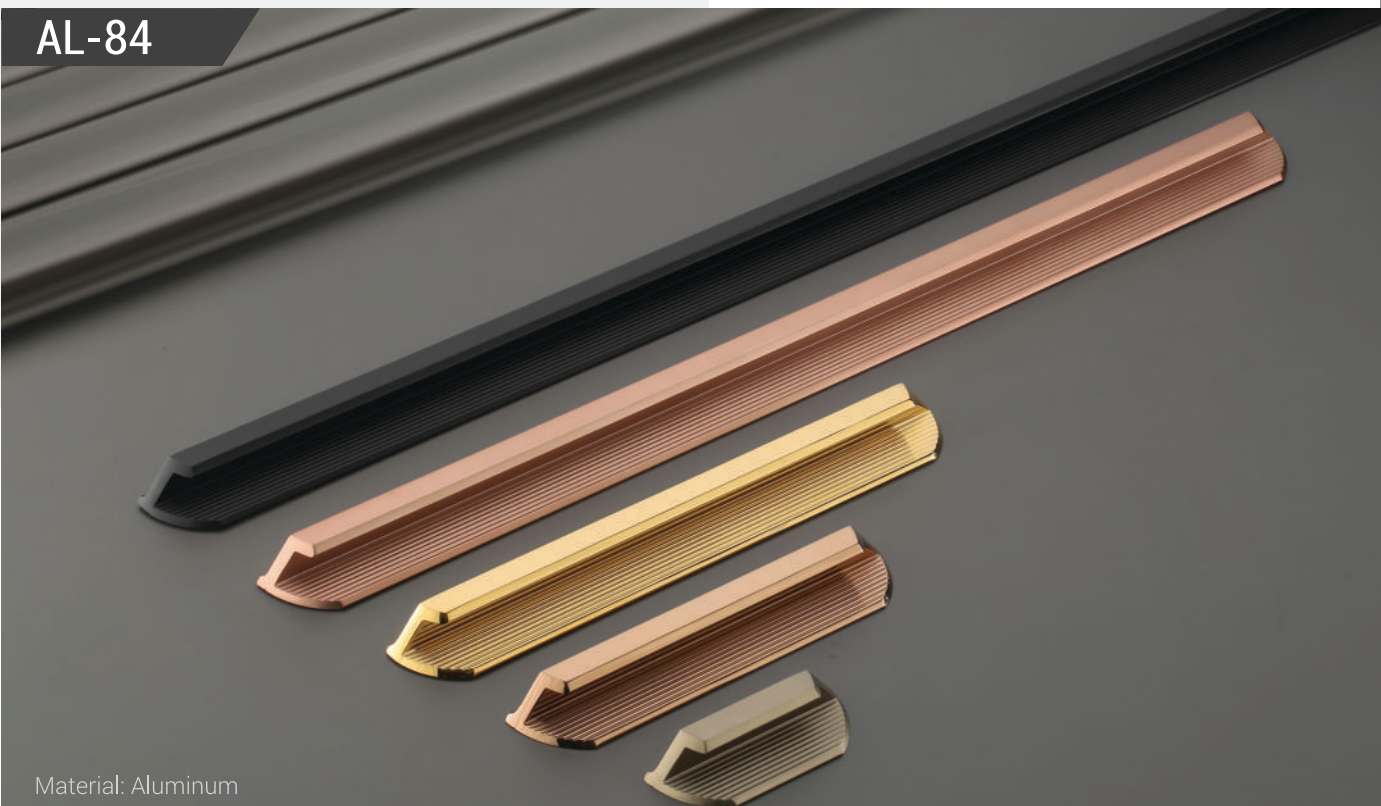

AL-84

Material: Aluminum

Material: Aluminum

AL-86

Finish	Black/PVD Gold, Black/PVD Rose Gold, Rose Gold/PVD Rose Gold, Matt/PVD Gold						
Size	160	288	448	576	896	1152	
Packing	15	15	15	15	15	15	

Cabinet Handle | 15