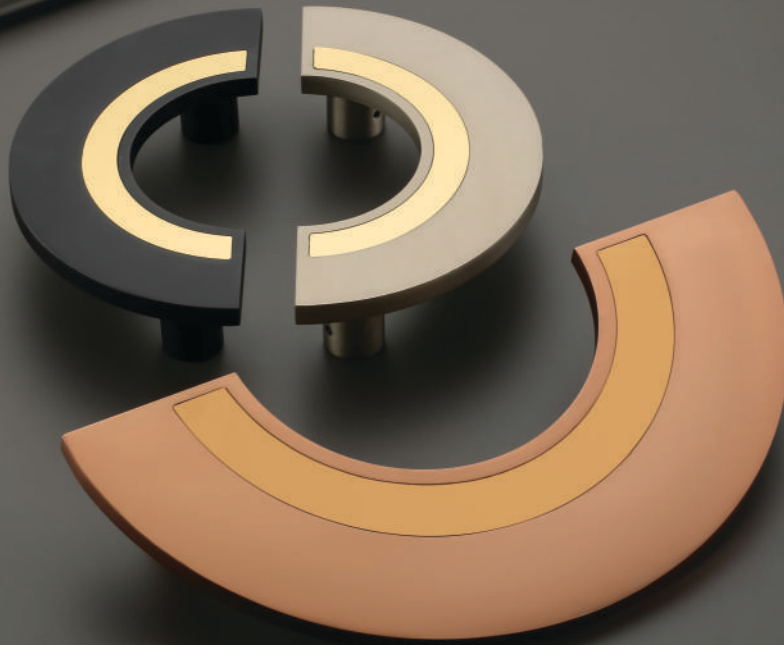

Material: Aluminum & S.S.

DH-102