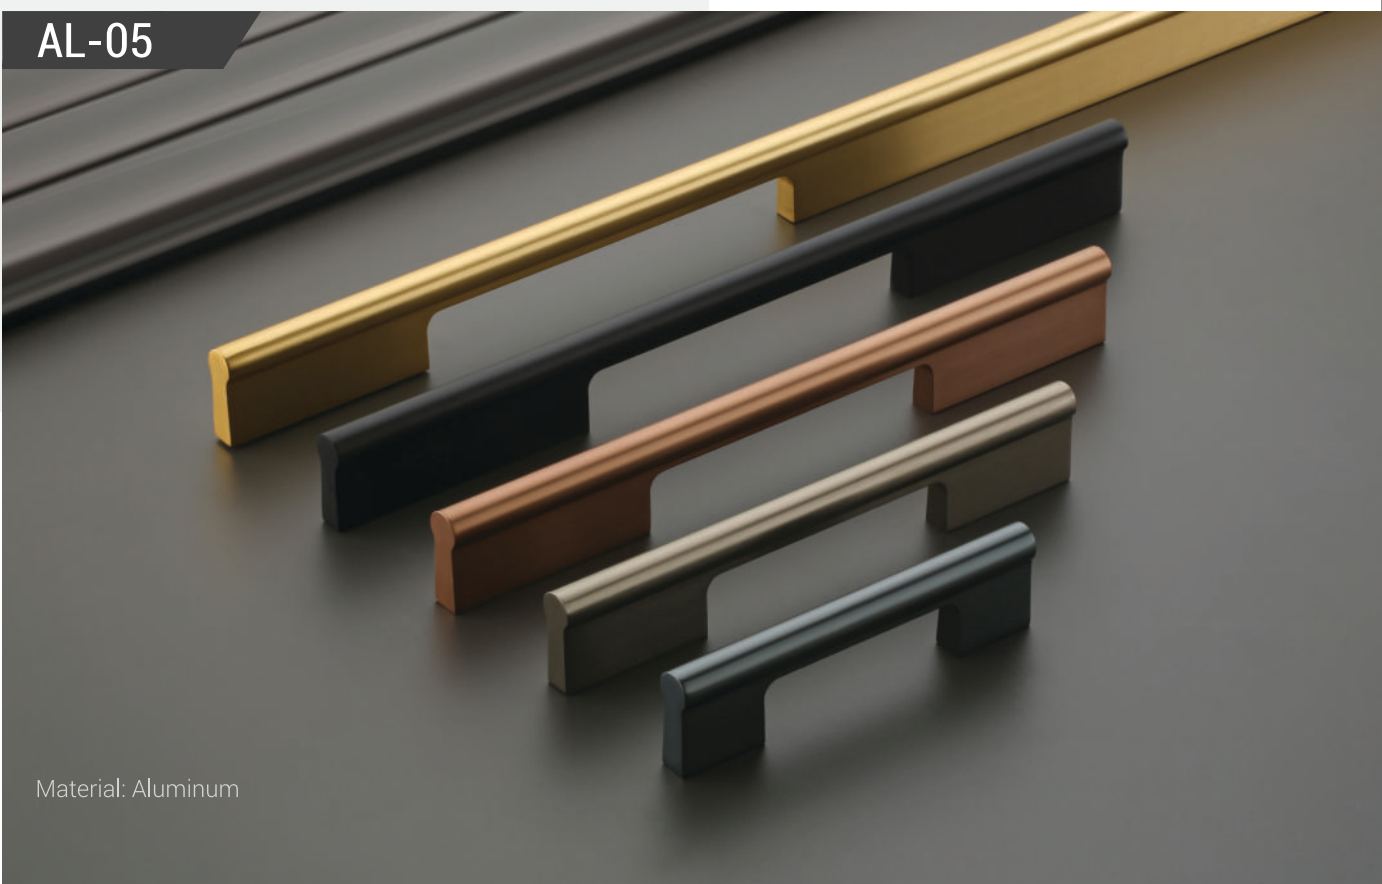

Finish	Black, Rose Gold, SS, Gray, Gold, CP							
Size	96	160	224	288	448	576	896	1152
Packing	25	20	20	20	15	15	15	15

Cabinet Handle | 02

Finish	Black, Rose Gold, SS, Gray, Gold, CP							
Size	96	160	224	288	448	576	896	1152
Packing	20	15	15	15	15	15	15	15

AL-05