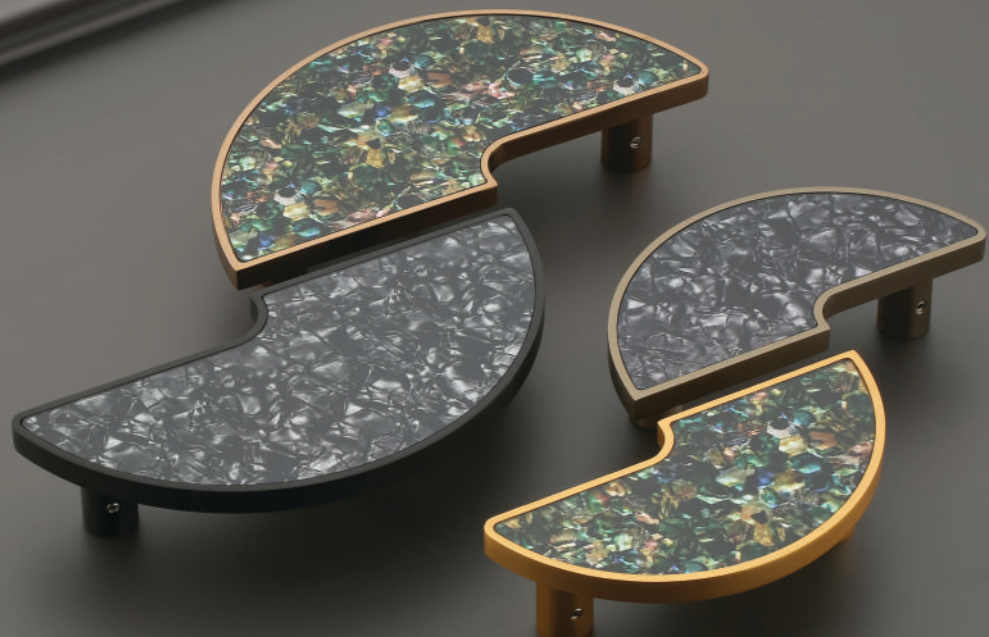

Material: Aluminum & S.S.