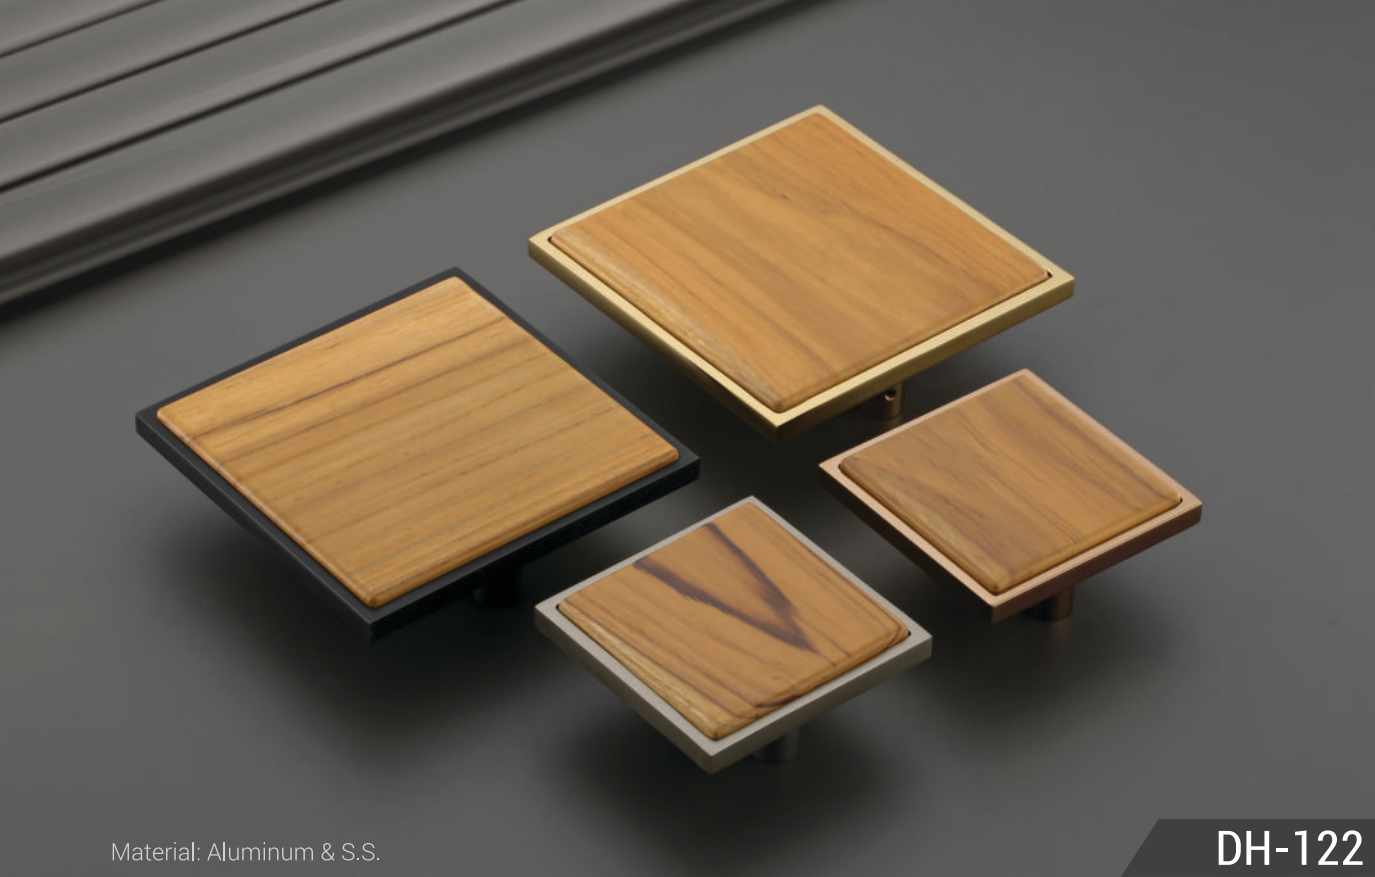

Material: Aluminum & S.S.

DH-122