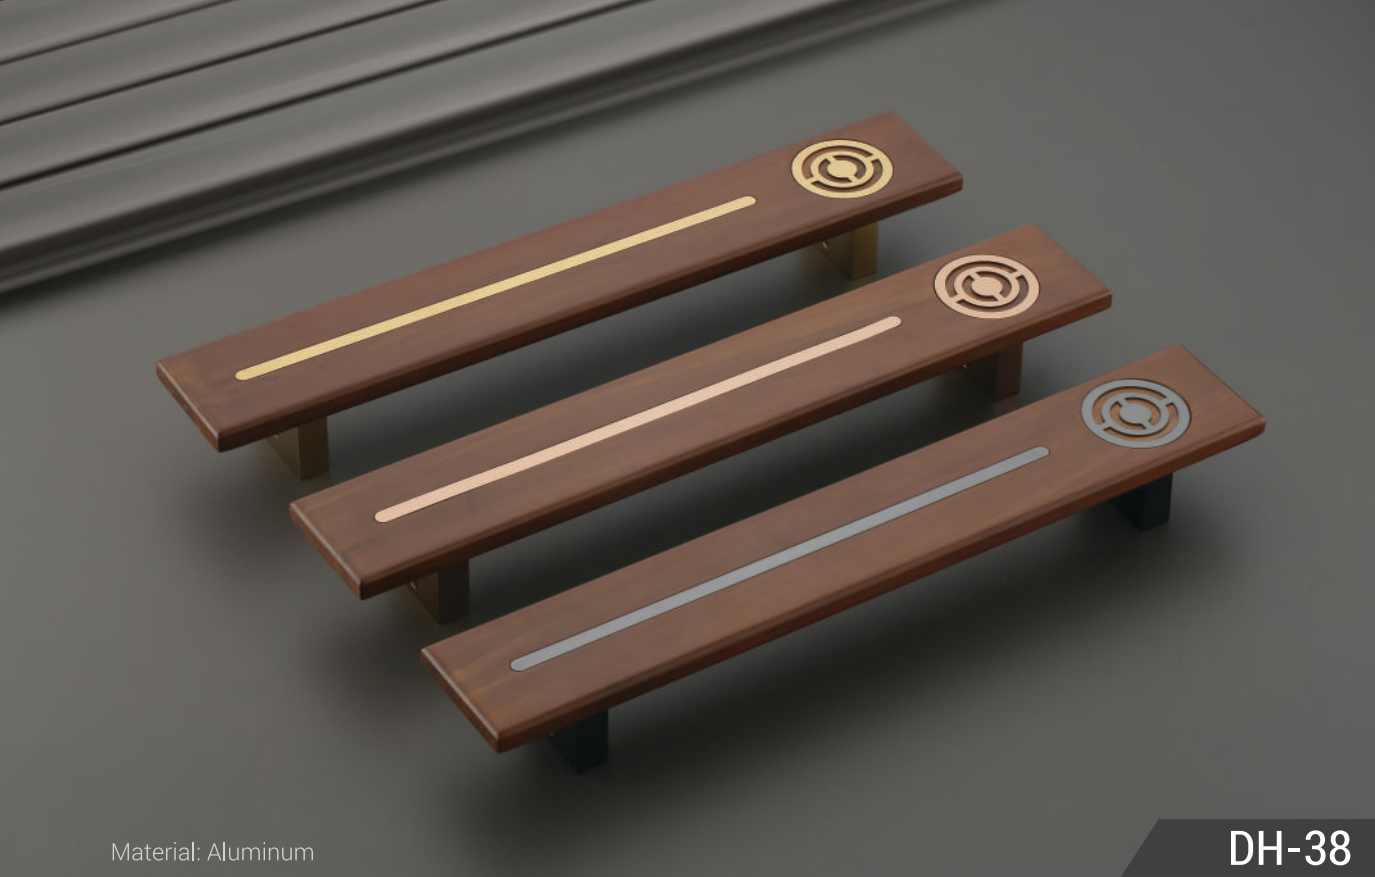

Material: Aluminum

DH-38