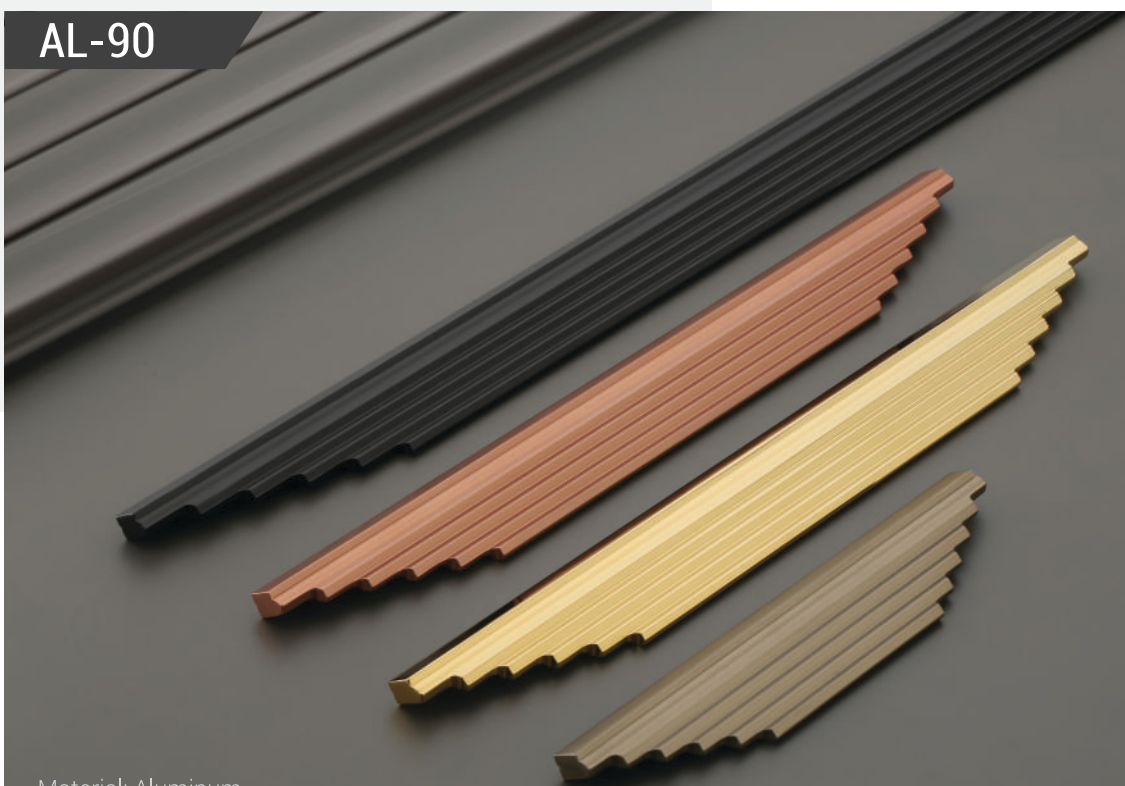

Finish	Black, Rose Gold, SS, Gray, Gold, CP, PVD Gold, PVD R.Gold						
Size	96	160	288	448	576	896	1152
Packing	20	15	15	15	15	15	15

Cabinet Handle | 16

Finish	Black, Rose Gold, SS, Gray, Gold, CP, PVD Gold, PVD R.Gold						
Size	96	160	288	448	576	896	1152
Packing	20	15	15	15	15	15	15

AL-90