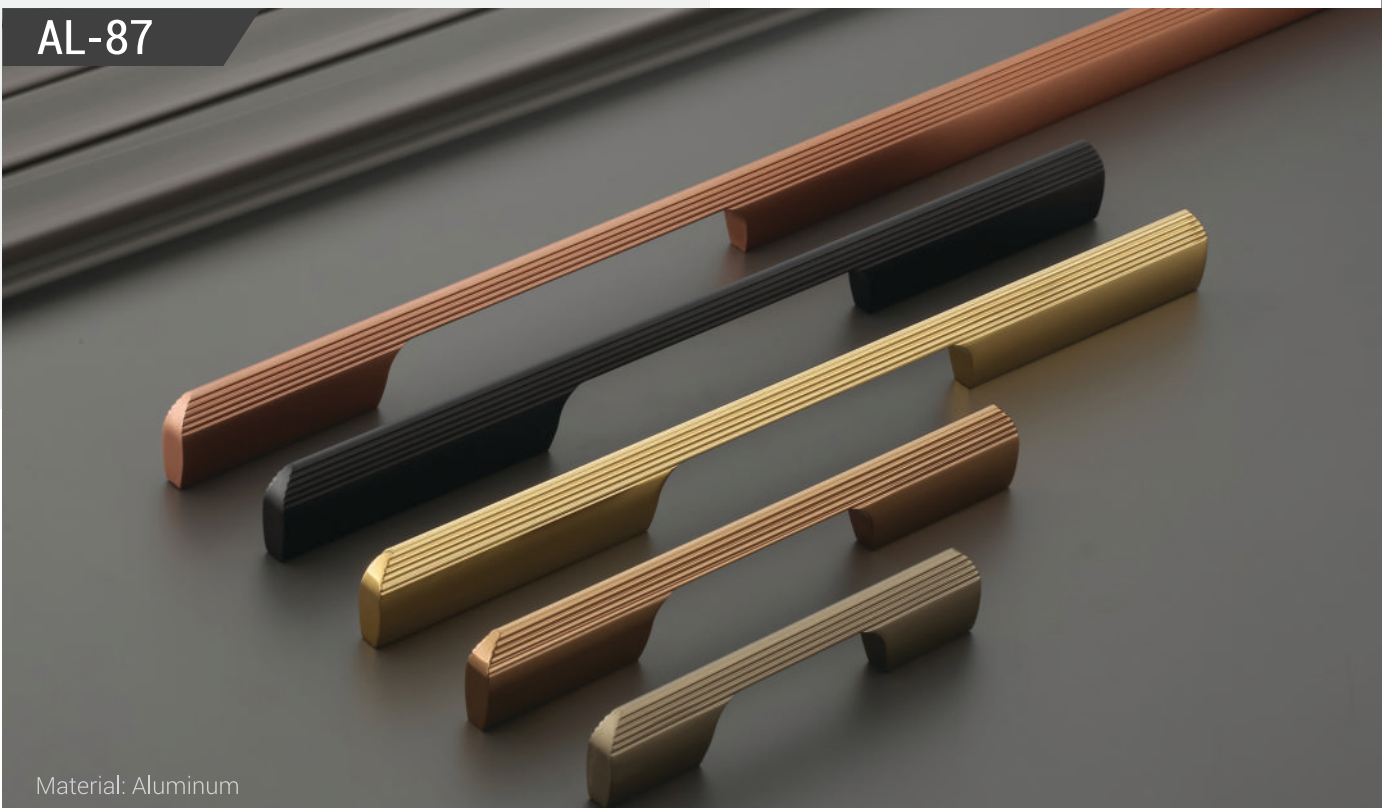

Finish	Black/PVD Gold, Black/PVD Rose Gold, Rose Gold/PVD Rose Gold, Matt/PVD Gold						
Size	160	288	448	576	896	1152	
Packing	15	15	15	15	15	15	

Cabinet Handle | 15

Finish	Black, Rose Gold, SS, Gray, Gold, CP, PVD Gold, PVD R.Gold						
Size	96	160	288	448	576	896	1152
Packing	20	15	15	15	15	15	15

AL-87