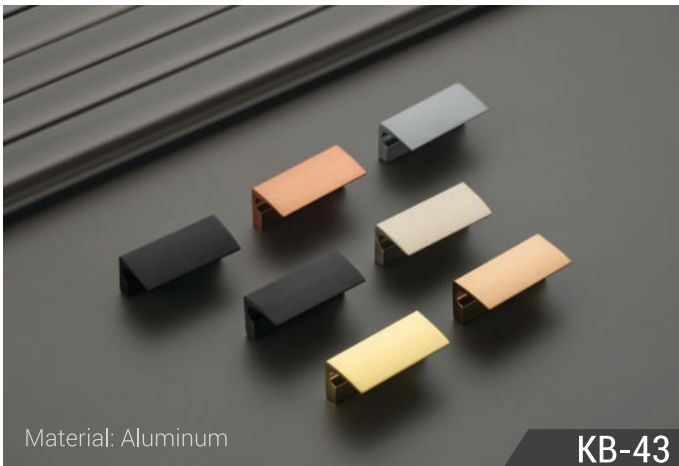

Material: Aluminum

Material: Aluminum

KB-43

Finish	Black, Rose Gold, SS, Gray, Gold, PVD Gold, PVD RG						
Size	32						
Packing	40