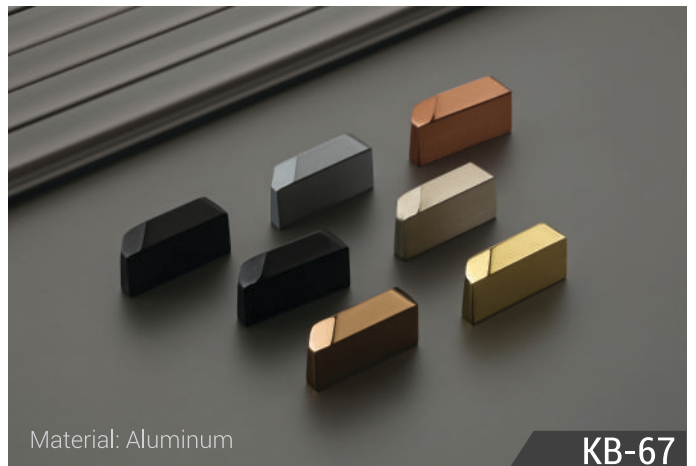

Material: Aluminum

KB-52

Finish	Black, Rose Gold, SS, Gray, Gold, PVD Gold, PVD RG						
Size	32						
Packing	40						

Material: Aluminum

KB-65

Finish	Black, Rose Gold, SS, Gray, Gold, PVD Gold, PVD RG						
Size	32						
Packing	40						