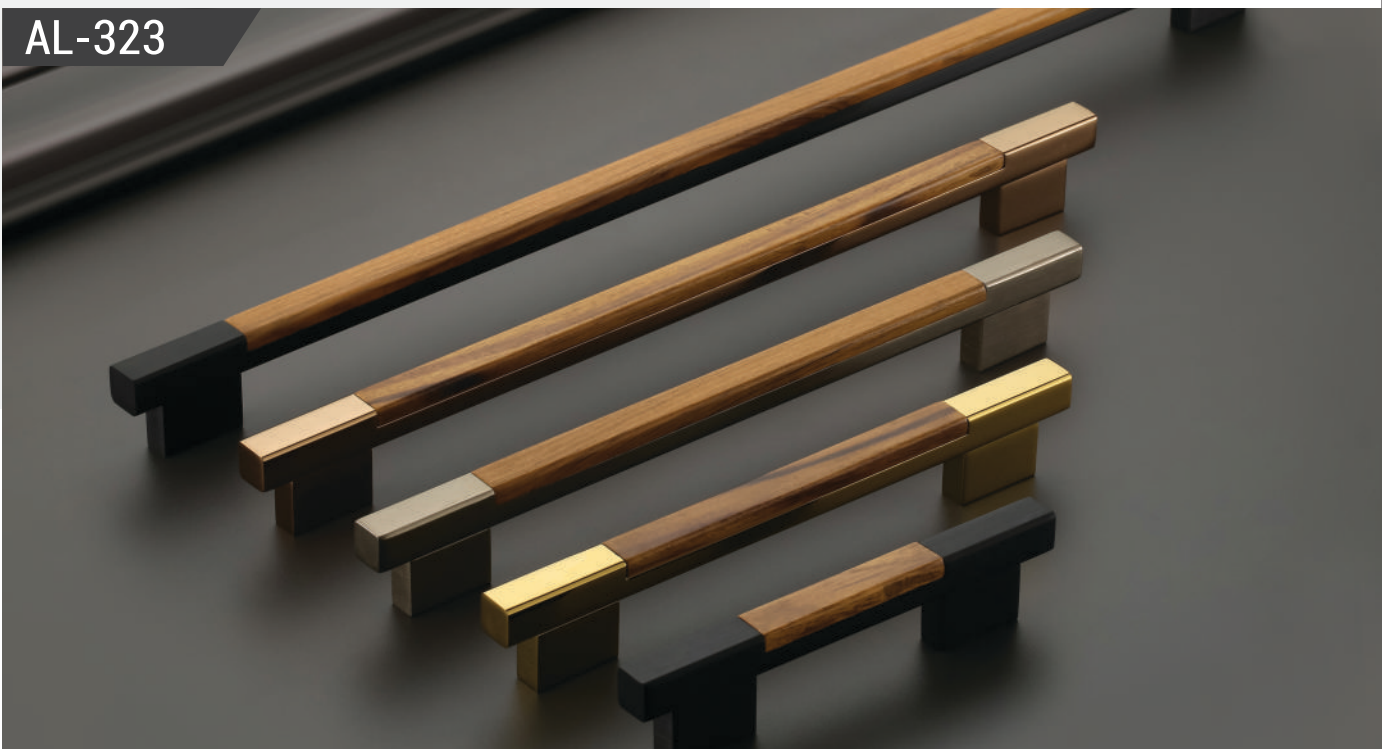

Finish	Black, SS, PVD Gold, PVD Rose Gold						
Size	96	160	224	288	448	576	
Packing	20	15	15	15	15	15	

Cabinet Handle | 20

Finish	Black, SS, PVD Gold, PVD Rose Gold						
Size	96	160	224	288	448	576	
Packing	20	15	15	15	15	15	

AL-323