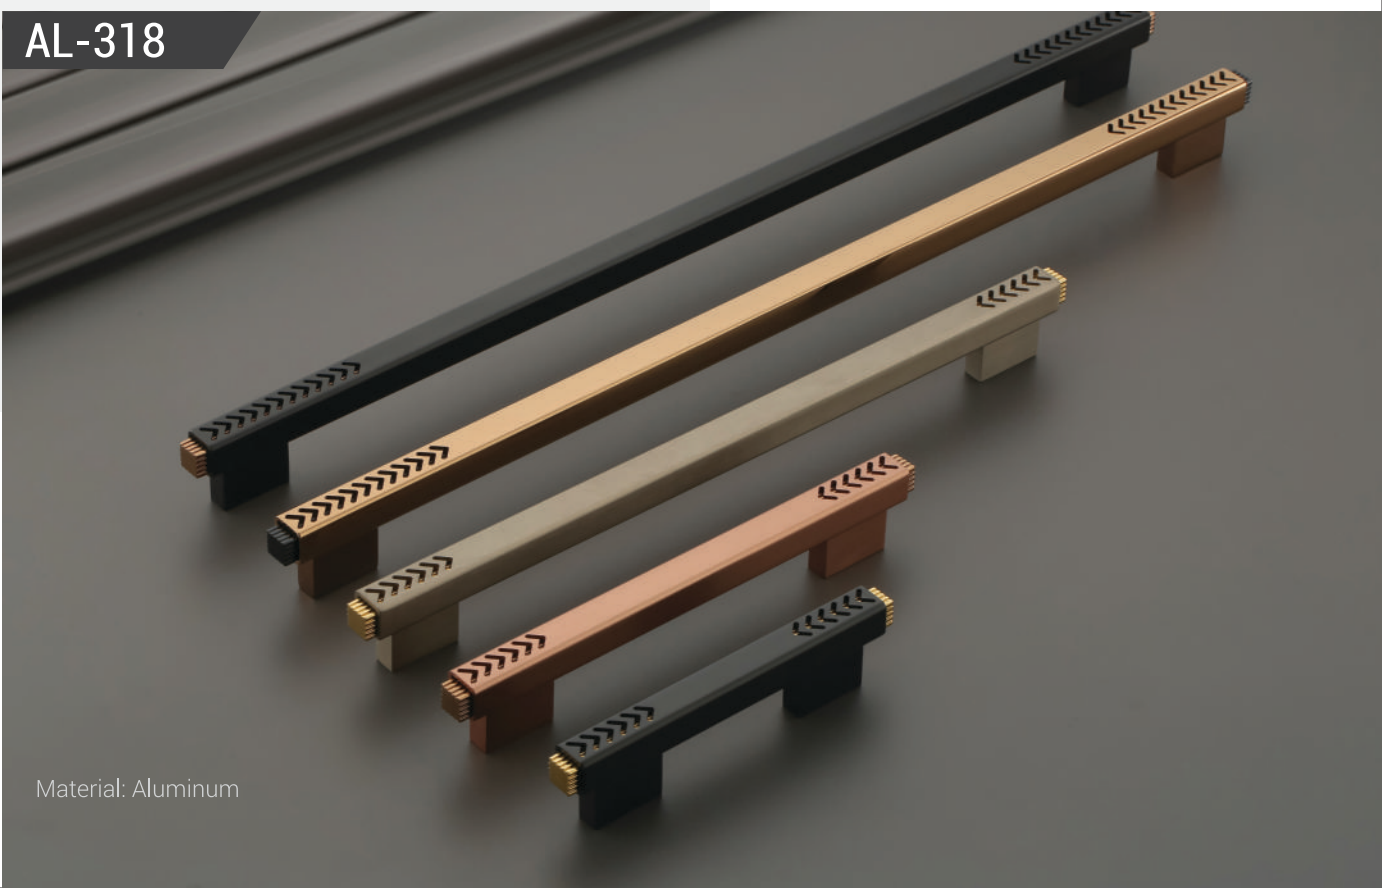

Finish	Black, Rose Gold, SS, Gray, Gold, CP, PVD Gold, PVD R.Gold							
Size	96	160	224	288	448	576	896	1152
Packing	20	15	15	15	15	15	15	15

Cabinet Handle | 18

Finish	Black/PVD Gold, Black/PVD Rose Gold, PVD Gold/Black, Rose Gold/PVD RG, Matt/PVD Gold, PVD Rose Gold/Black							
Size	96	160	288	448	576	896	1152	
Packing	20	15	15	15	15	15	15	

AL-318