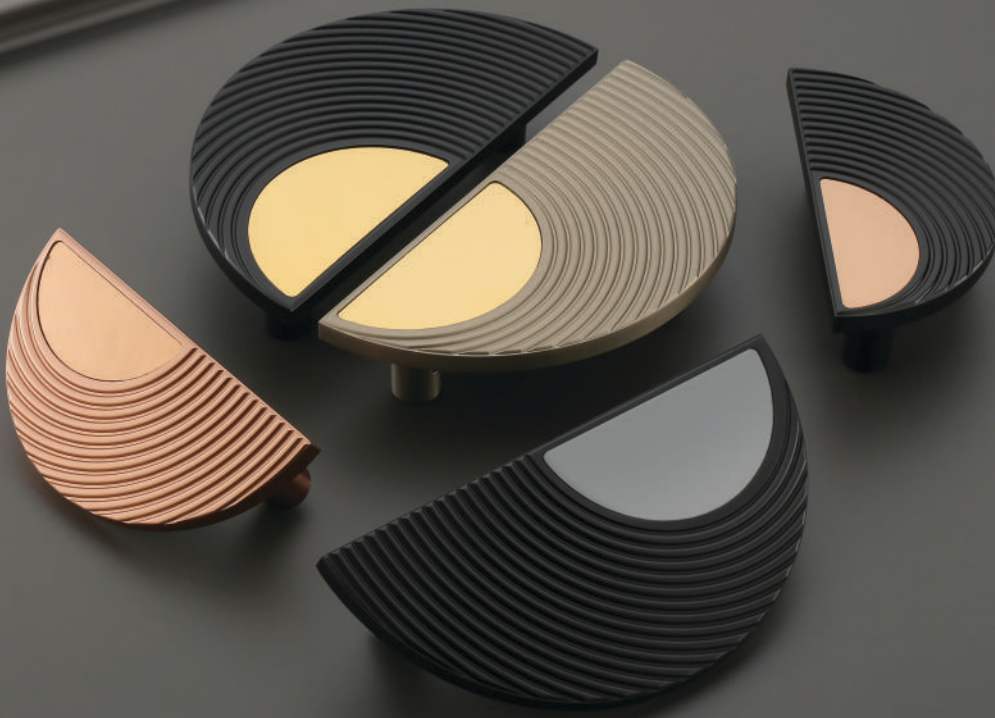

Material: Aluminum & S.S.

DH-104