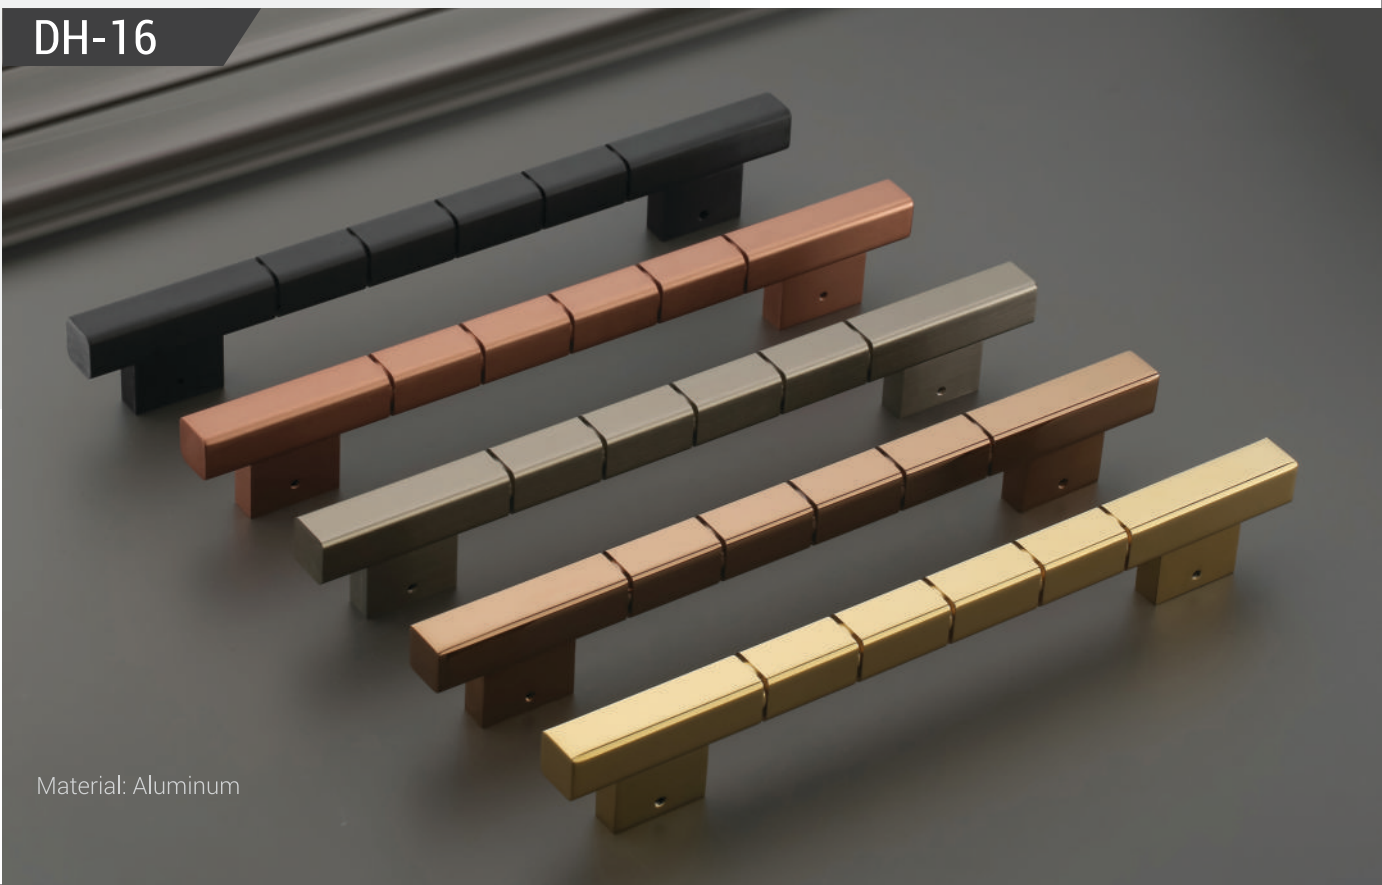

Finish	Black, Rose Gold, SS, Gray, Gold, PVD Gold, PVD RG						
Size	300	450	600	900	1200		
Packing	1-Set	1-Set	1-Set	1-Set	1-Set		

Door Handle | 22

Finish	Black, Rose Gold, SS, Gray, Gold, PVD Gold, PVD RG						
Size	300	450	600	900	1200		
Packing	1-Set	1-Set	1-Set	1-Set	1-Set		

DH-16