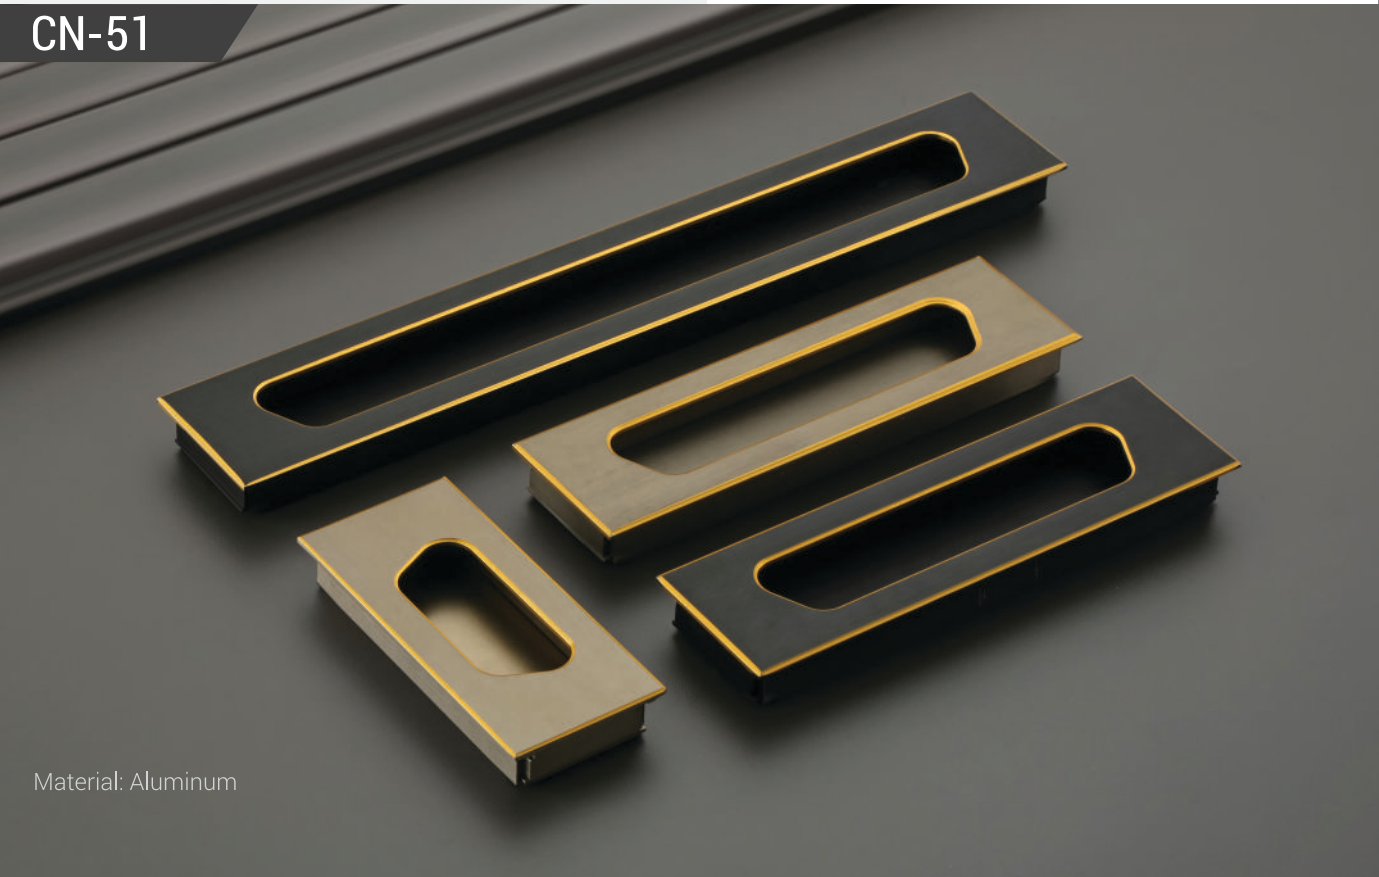

Finish	Black, Rose Gold, SS, Gray, Gold, CP					
Size	96	160	224	288	448	576
Packing	16	8	8	8	8	8

Conceal Handle | 40

Finish	Black/Gold, SS/Gold					
Size	96	160	224	288		
Packing	16	8	8	8		

CN-51