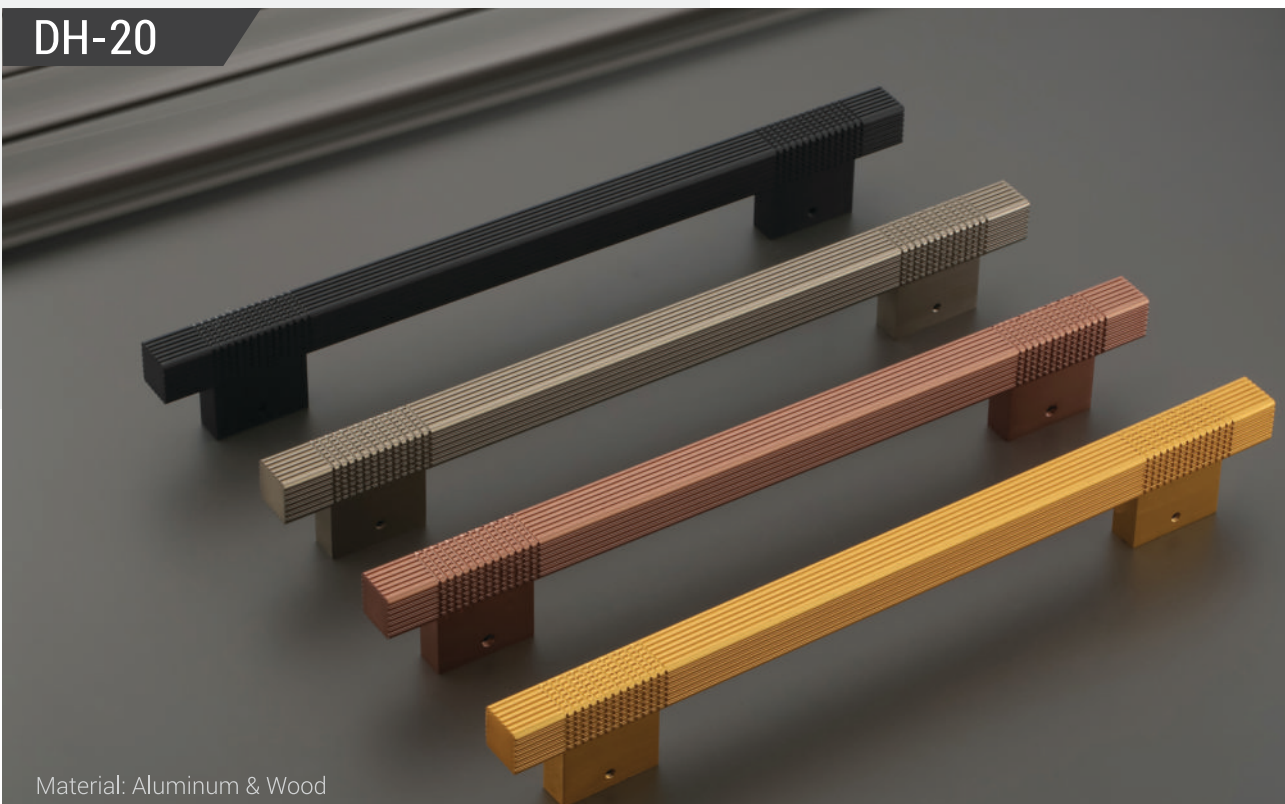

Finish	Black, Rose Gold, SS, Gray, Gold, PVD Gold, PVD RG						
Size	300	450	600	900			
Packing	1-Set	1-Set	1-Set	1-Set			

Door Handle | 24

Finish	Black, Rose Gold, SS, Gray, Gold, PVD Gold, PVD RG, AB						
Size	300	450	600	900			
Packing	1-Set	1-Set	1-Set	1-Set			

DH-20