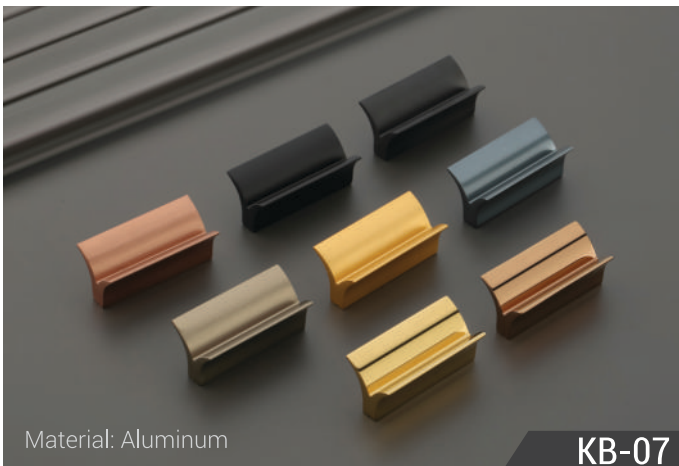

Material: Aluminum

Material: Aluminum

KB-07

Finish	Black, Rose Gold, SS, Gray, Gold, PVD Gold, PVD RG					
Size	32					
Packing	40