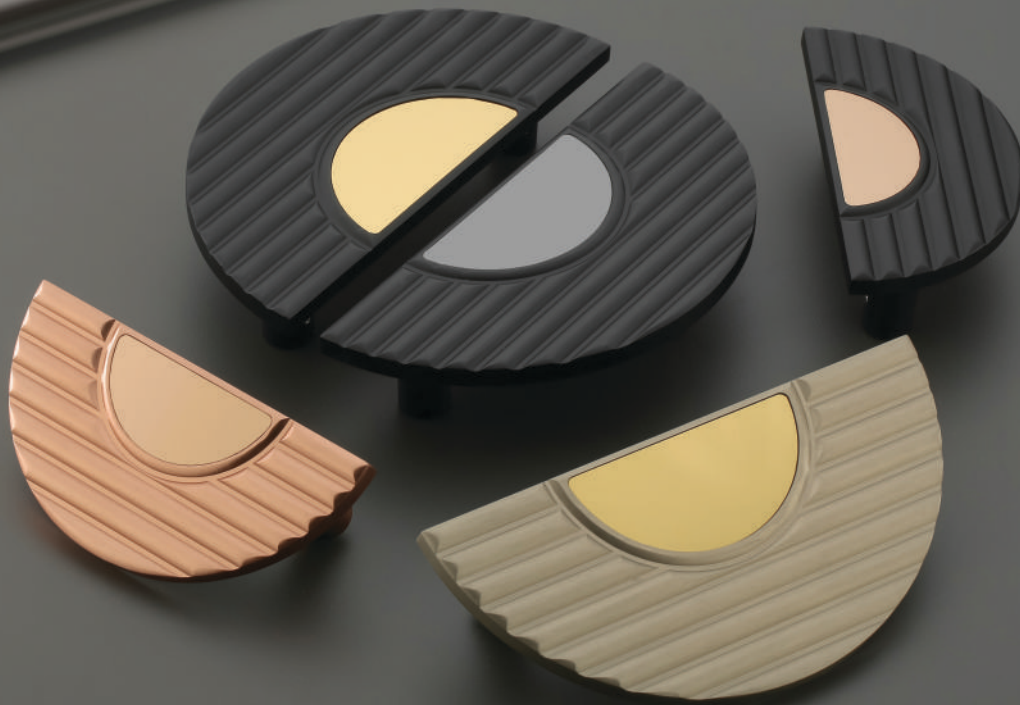

Material: Aluminum & S.S.

DH-106